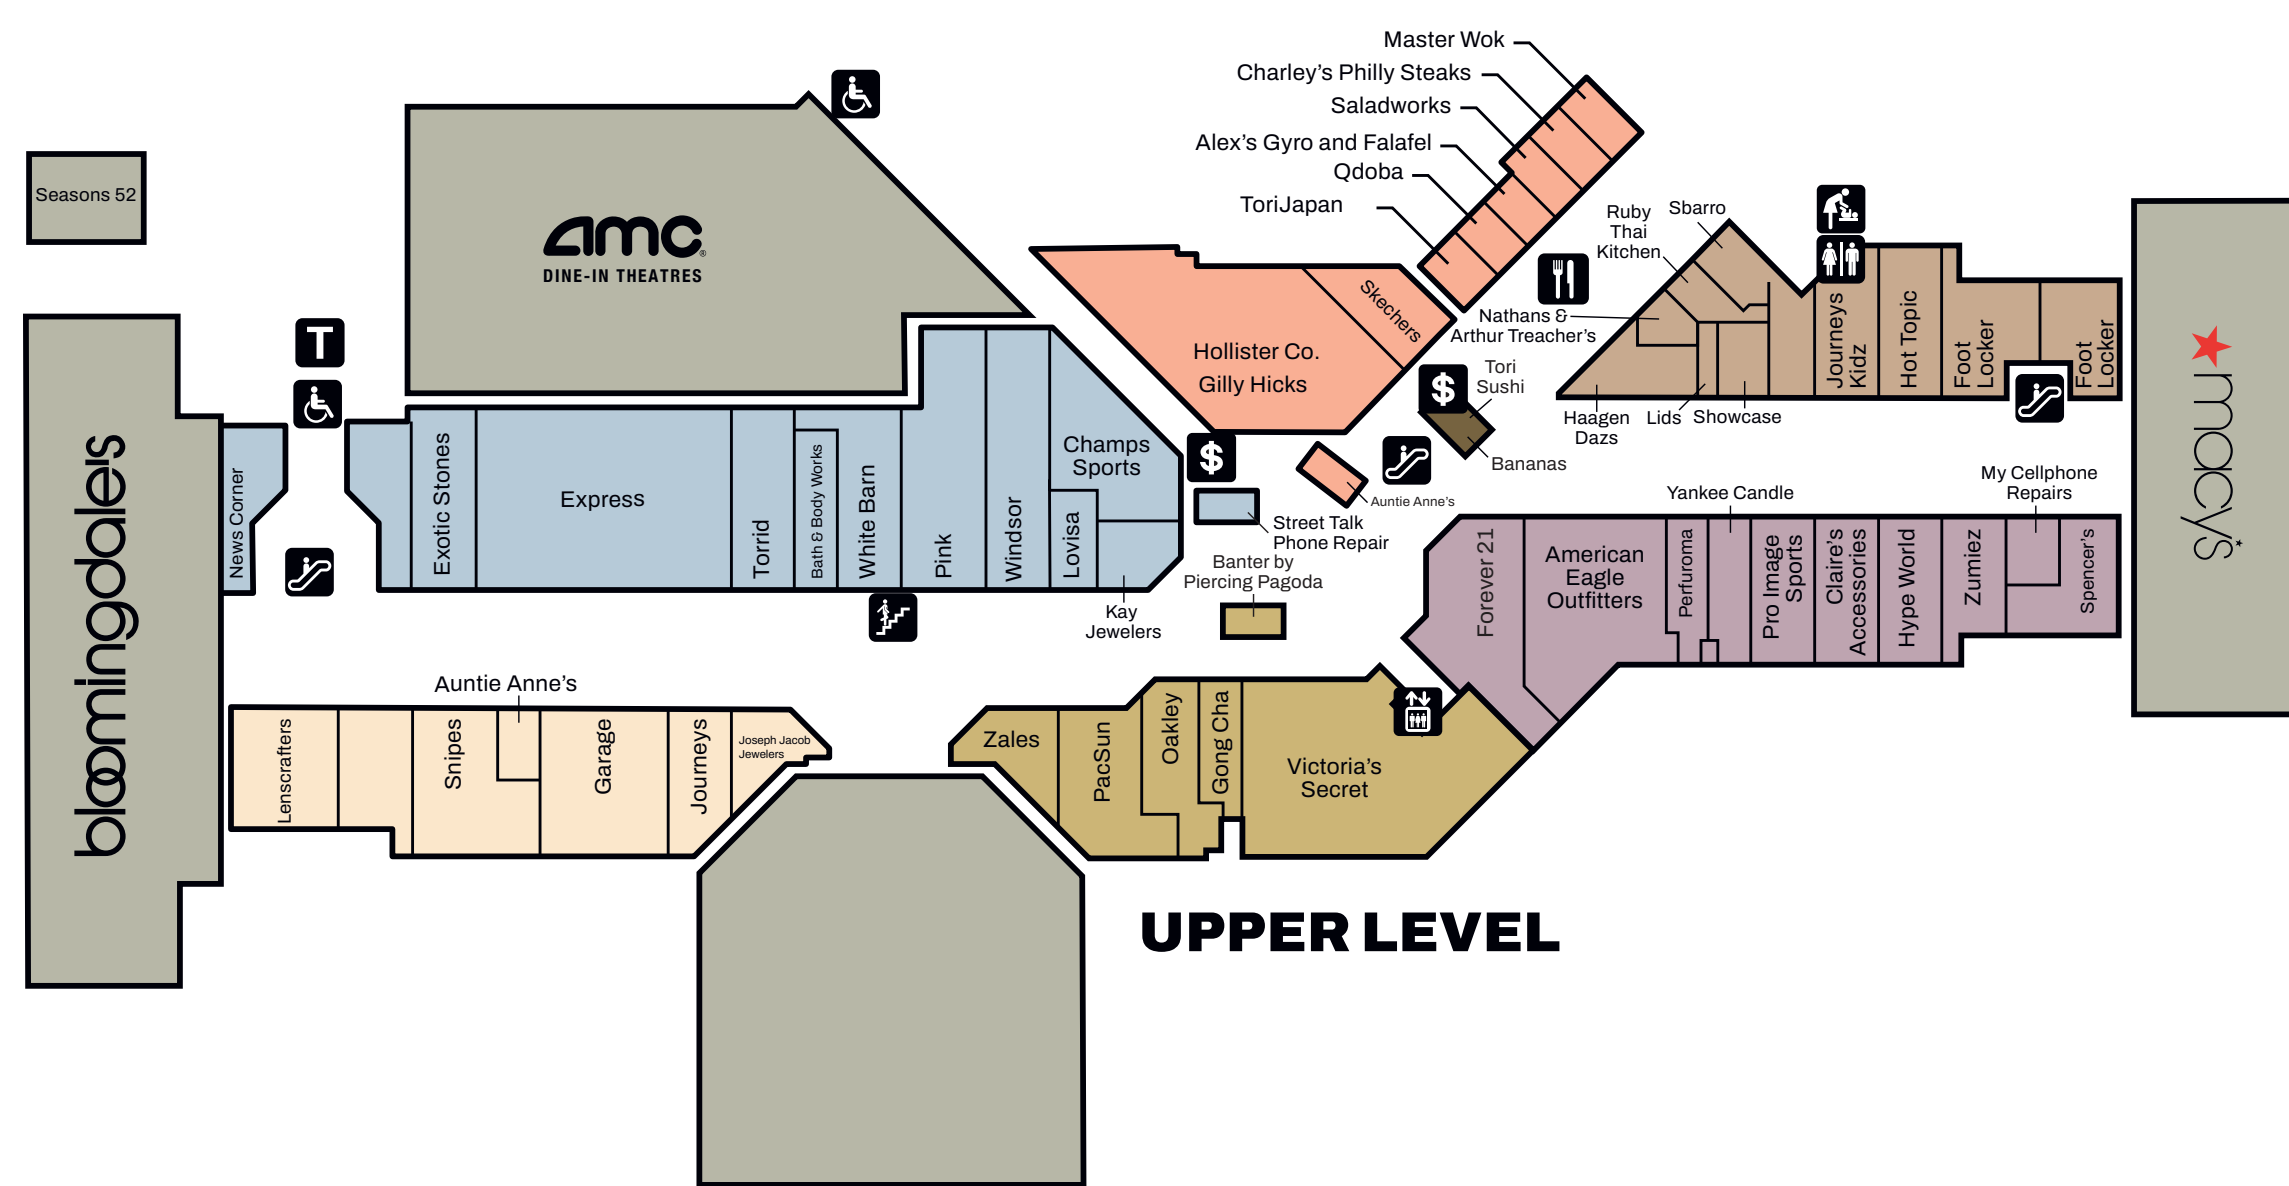

# WHERE YOU BELONG

- DEPARTMENT STORES**
- Bloomingdale's
  - Macy's
- WOMEN'S APPAREL & ACCESSORIES**
- ML Abercrombie & Fitch
  - ML Adore Me
  - ML Aerie
  - ML Aéropostale
  - ML American Eagle Outfitters
  - ML Athleta
  - ML Athletifreak
  - LL Bella Bridal
  - ML Brighton Collectibles
  - LL Chico's
  - UL Claire's Accessories
  - ML Cotton On
  - ML Eddie Bauer
  - UL Express
  - ML Fabletics
  - UL Forever 21
  - ML francesca's
  - ML Free People
  - UL Garage
  - UL Gilly Hicks
  - UL Hollister Co.
  - UL Hot Topic
  - ML J.Crew
  - ML JD Sports
  - ML Johnston & Murphy
  - UL Lids
  - V LOFT
  - UL Lovisa
  - ML Lucky Brand Jeans
  - ML lululemon athletica
  - UL Oakley
  - UL PacSun
  - UL PINK
  - LL Soma Intimates
  - UL Spencer's
  - ML Sunglass Hut
  - UL Torrid
  - ML Tumi
  - ML Vans
  - LL Vera Bradley
  - UL Victoria's Secret
  - UL Windsor
  - V White House Black Market
  - UL Zumiez
- MEN'S APPAREL & ACCESSORIES**
- ML Abercrombie & Fitch
  - ML Aéropostale
  - ML American Eagle Outfitters
  - ML Athletifreak
  - UL Champs Sports
  - ML Cotton On
  - ML Eddie Bauer
  - UL Express