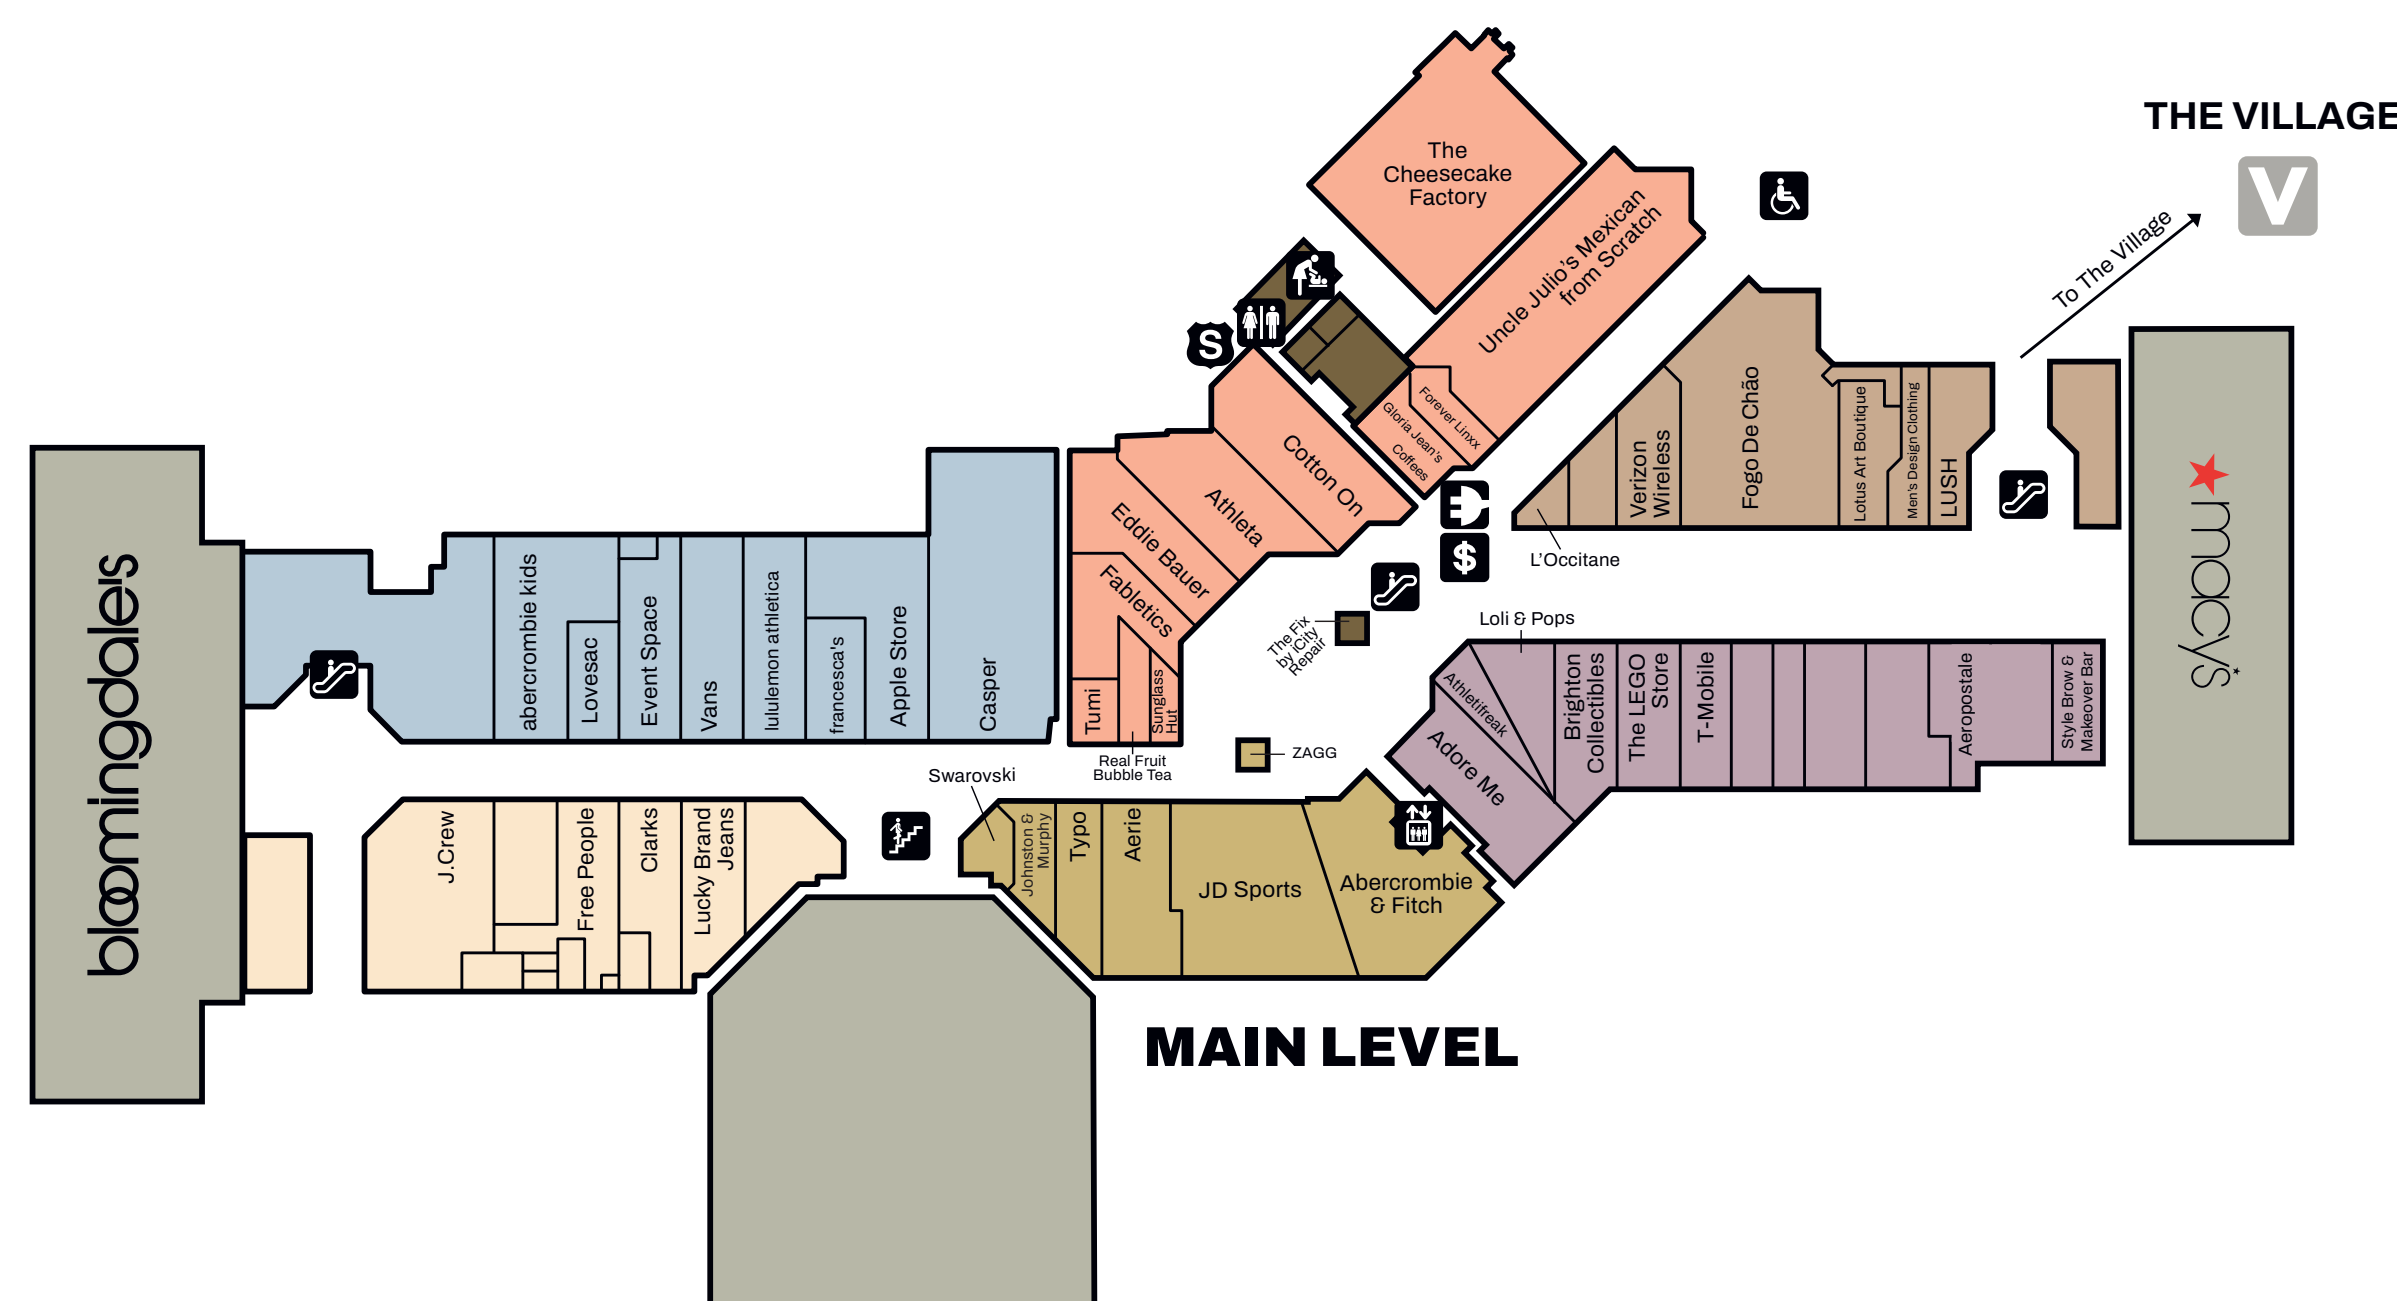

# WHERE YOU BELONG

- DEPARTMENT STORES**
- Bloomingdale's
  - Macy's
- WOMEN'S APPAREL & ACCESSORIES**
- ML Abercrombie & Fitch
  - ML Adore Me
  - ML Aerie
  - ML Aéropostale
  - ML American Eagle Outfitters
  - ML Athleta
  - ML Athletifreak
  - LL Bella Bridal
  - ML Brighton Collectibles
  - LL Chico's
  - UL Claire's Accessories
  - ML Cotton On
  - ML Eddie Bauer
  - UL Express
  - ML Fabletics
  - UL Forever 21
  - ML francesca's
  - ML Free People
  - UL Garage
  - UL Gilly Hicks
  - UL Hollister Co.
  - UL Hot Topic
  - ML J.Crew
  - ML JD Sports
  - ML Johnston & Murphy
  - UL Lids
  - V LOFT
  - UL Lovisa
  - ML Lucky Brand Jeans
  - ML lululemon athletica
  - UL Oakley
  - UL PacSun
  - UL PINK
  - LL Soma Intimates
  - UL Spencer's
  - ML Sunglass Hut
  - UL Torrid
  - ML Tumi
  - ML Vans
  - LL Vera Bradley
  - UL Victoria's Secret
  - UL Windsor
  - V White House Black Market
  - UL Zumiez
- MEN'S APPAREL & ACCESSORIES**
- ML Abercrombie & Fitch
  - ML Aéropostale
  - ML American Eagle Outfitters
  - ML Athletifreak
  - UL Champs Sports
  - ML Cotton On
  - ML Eddie Bauer
  - UL Express

- LEGEND**
- MALL SECURITY
  - ATM
  - CHARGING STATION
  - DIAPER CHANGING
  - ELEVATOR
  - ESCALATOR
  - FOOD COURT/ RESTAURANTS
  - HANDICAPPED ACCESS
  - MANAGEMENT OFFICE
  - PUBLIC TRANSPORTATION
  - RESTROOMS
  - STAIRS
  - THE VILLAGE