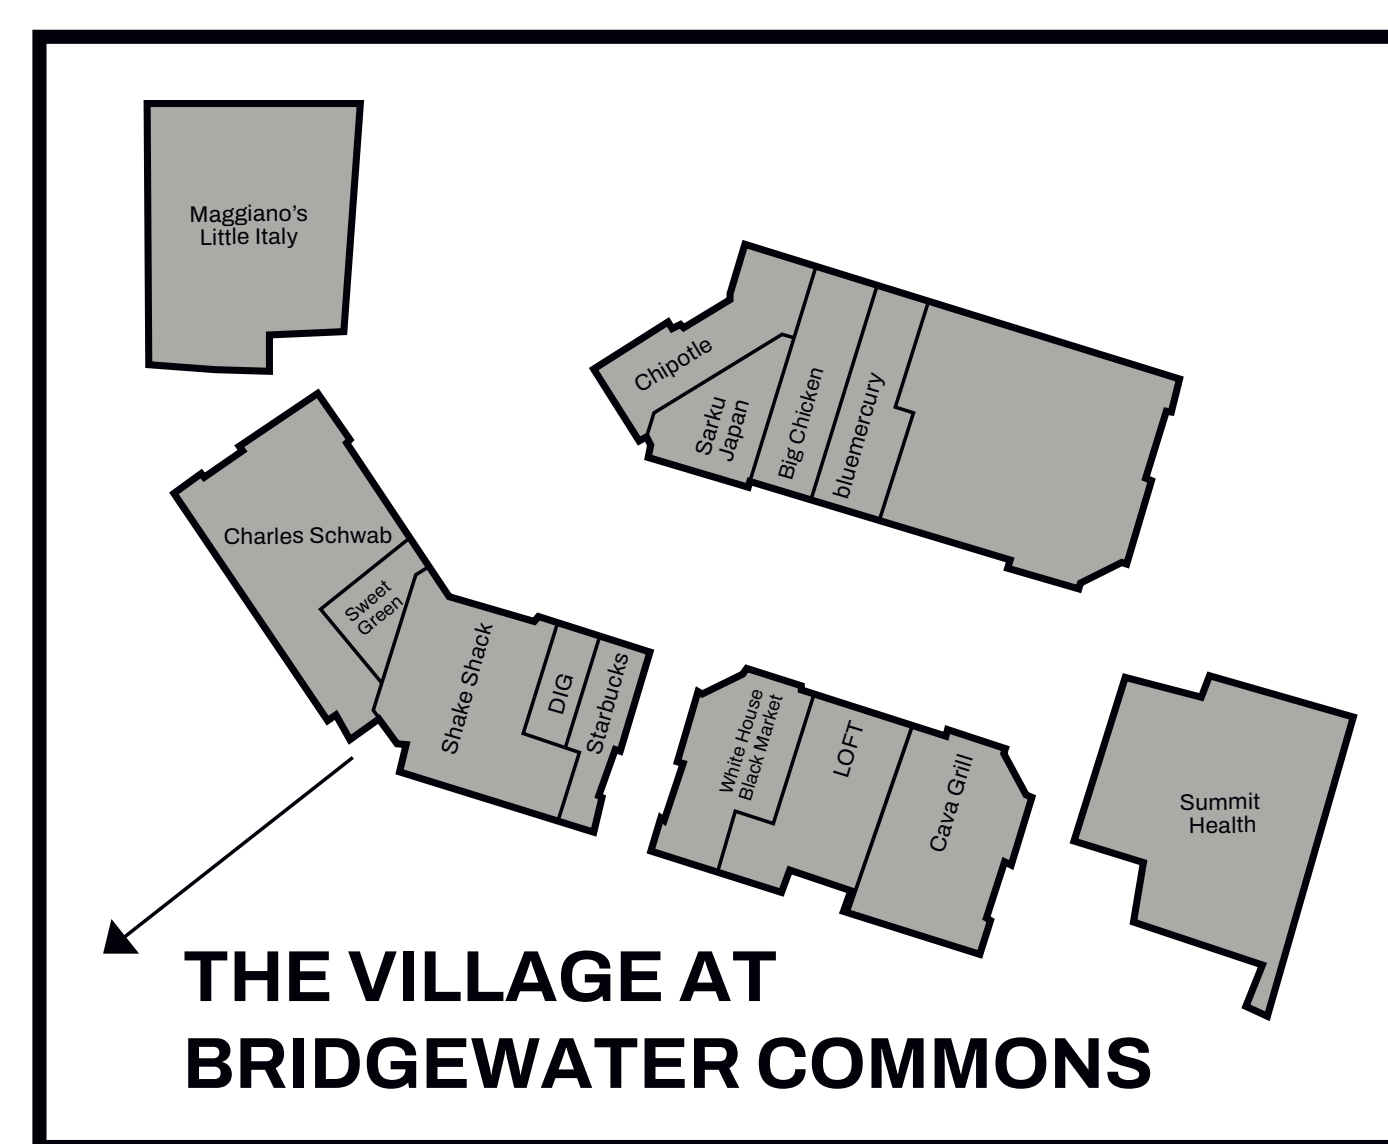

# WHERE YOU BELONG

- DEPARTMENT STORES**
- Bloomingdale's
  - Macy's
- WOMEN'S APPAREL & ACCESSORIES**
- ML Abercrombie & Fitch
  - ML Adore Me
  - ML Aerie
  - ML Aéropostale
  - ML American Eagle Outfitters
  - ML Athleta
  - ML Athletifreak
  - LL Bella Bridal
  - ML Brighton Collectibles
  - LL Chico's
  - UL Claire's Accessories
  - ML Cotton On
  - ML Eddie Bauer
  - UL Express
  - ML Fabletics
  - UL Forever 21
  - ML francesca's
  - ML Free People
  - UL Garage
  - UL Gilly Hicks
  - UL Hollister Co.
  - UL Hot Topic
  - ML J.Crew
  - ML JD Sports
  - ML Johnston & Murphy
  - UL Lids
  - V LOFT
  - UL Lovisa
  - ML Lucky Brand Jeans
  - ML lululemon athletica
  - UL Oakley
  - UL PacSun
  - UL PINK
  - LL Soma Intimates
  - UL Spencer's
  - ML Sunglass Hut
  - UL Torrid
  - ML Tumi
  - ML Vans
  - LL Vera Bradley
  - UL Victoria's Secret
  - UL Windsor
  - V White House Black Market
  - UL Zumiez
- MEN'S APPAREL & ACCESSORIES**
- ML Abercrombie & Fitch
  - ML Aéropostale
  - ML American Eagle Outfitters
  - ML Athletifreak
  - UL Champs Sports
  - ML Cotton On
  - ML Eddie Bauer
  - UL Express