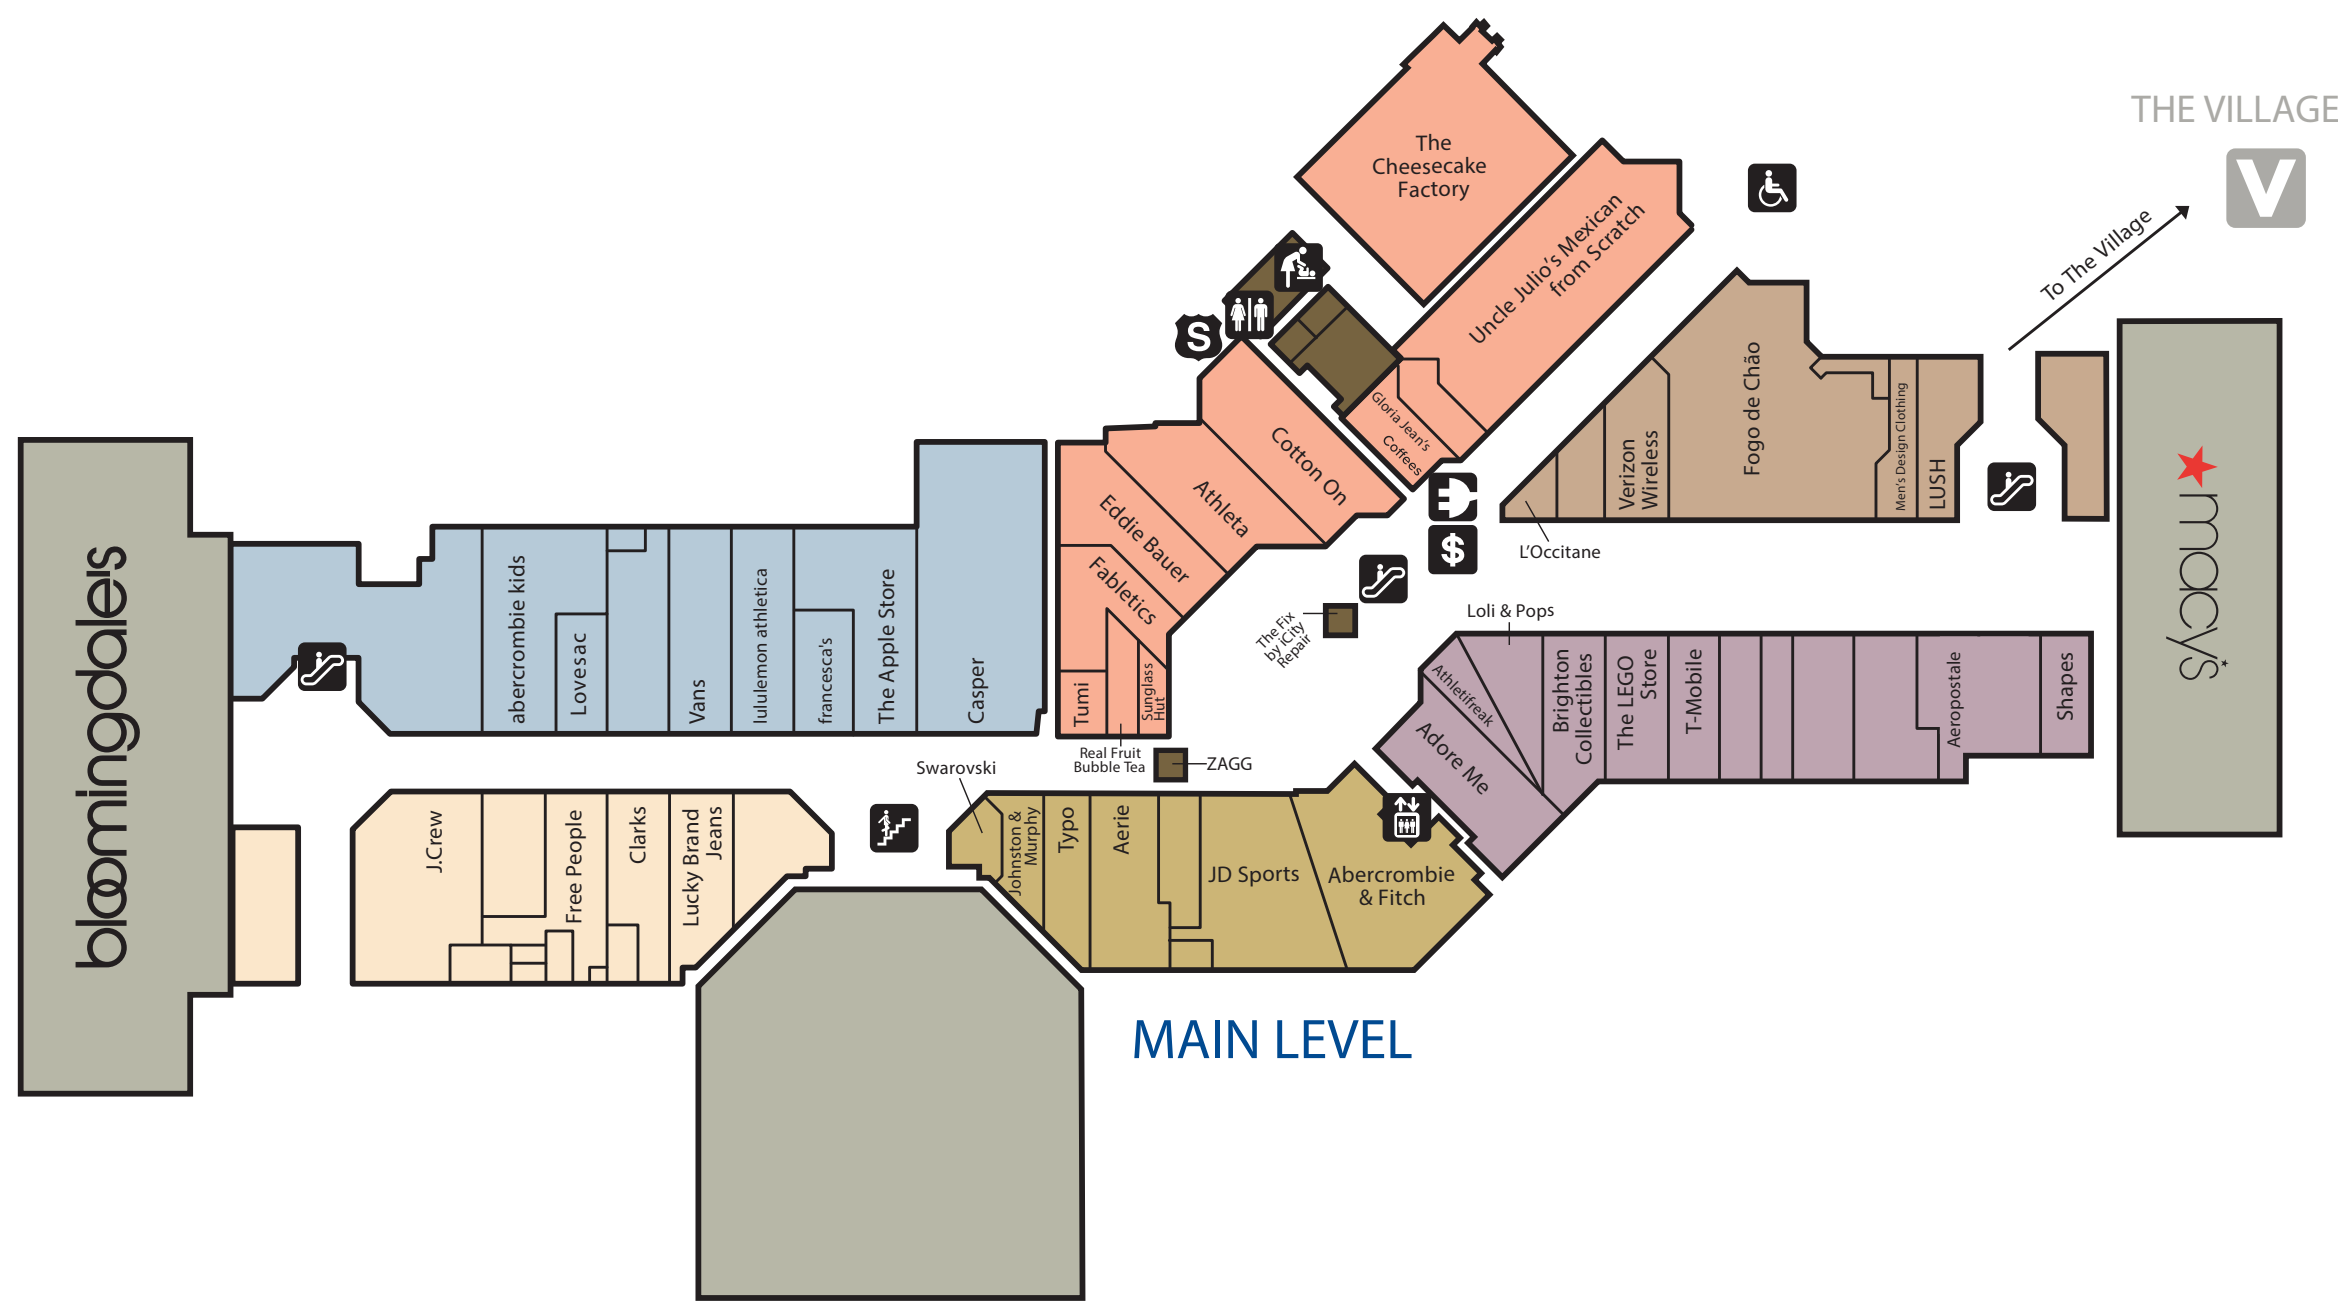

UPPER LEVEL

LOWER LEVEL

MAIN LEVEL

DEPARTMENT STORES

- Bloomingdale's
- Macy's

WOMEN'S APPAREL & ACCESSORIES

- ML Abercrombie & Fitch
- ML Adae Me
- ML Aerie
- ML Aeropostale
- UL American Eagle Outfitters
- ML Athleta
- ML Athletifreak
- ML Bighton Collectibles
- LL Chico's
- UL Claire's Accessories
- ML Cotbn On
- ML Eddie Bauer
- UL Express
- ML Fabletics
- UL Forever 21
- ML francesca's
- ML Free People
- UL Garage
- UL Gilly Hicks
- UL Hollister Co.
- UL Hot Topic
- ML J.Crew
- ML Johnston & Murphy
- UL Lids
- V LOFT
- UL Lovisa
- ML Lucky Brand Jeans
- ML lululemon athletica
- UL Oakley
- UL PacSun
- UL PINK
- LL Soma Intimates
- ML Spencer's
- ML Sunglass Hut
- UL Torrid
- ML Vera Bradley
- UL Victoria's Secret
- UL Windsor
- V WhiteHouse Black Market
- UL Zumiez

- UL Footlocker
- UL Gilly Hicks
- UL Hollister Co.
- UL Hot Topic
- ML J.Crew
- ML Johnston & Murphy
- UL Lids
- ML Lucky Brand Jeans
- ML Men's Design Clothing
- UL Oakley
- UL PacSun
- ML Spencer's
- ML Sunglass Hut
- ML Tumi
- ML Vans
- UL Zumiez