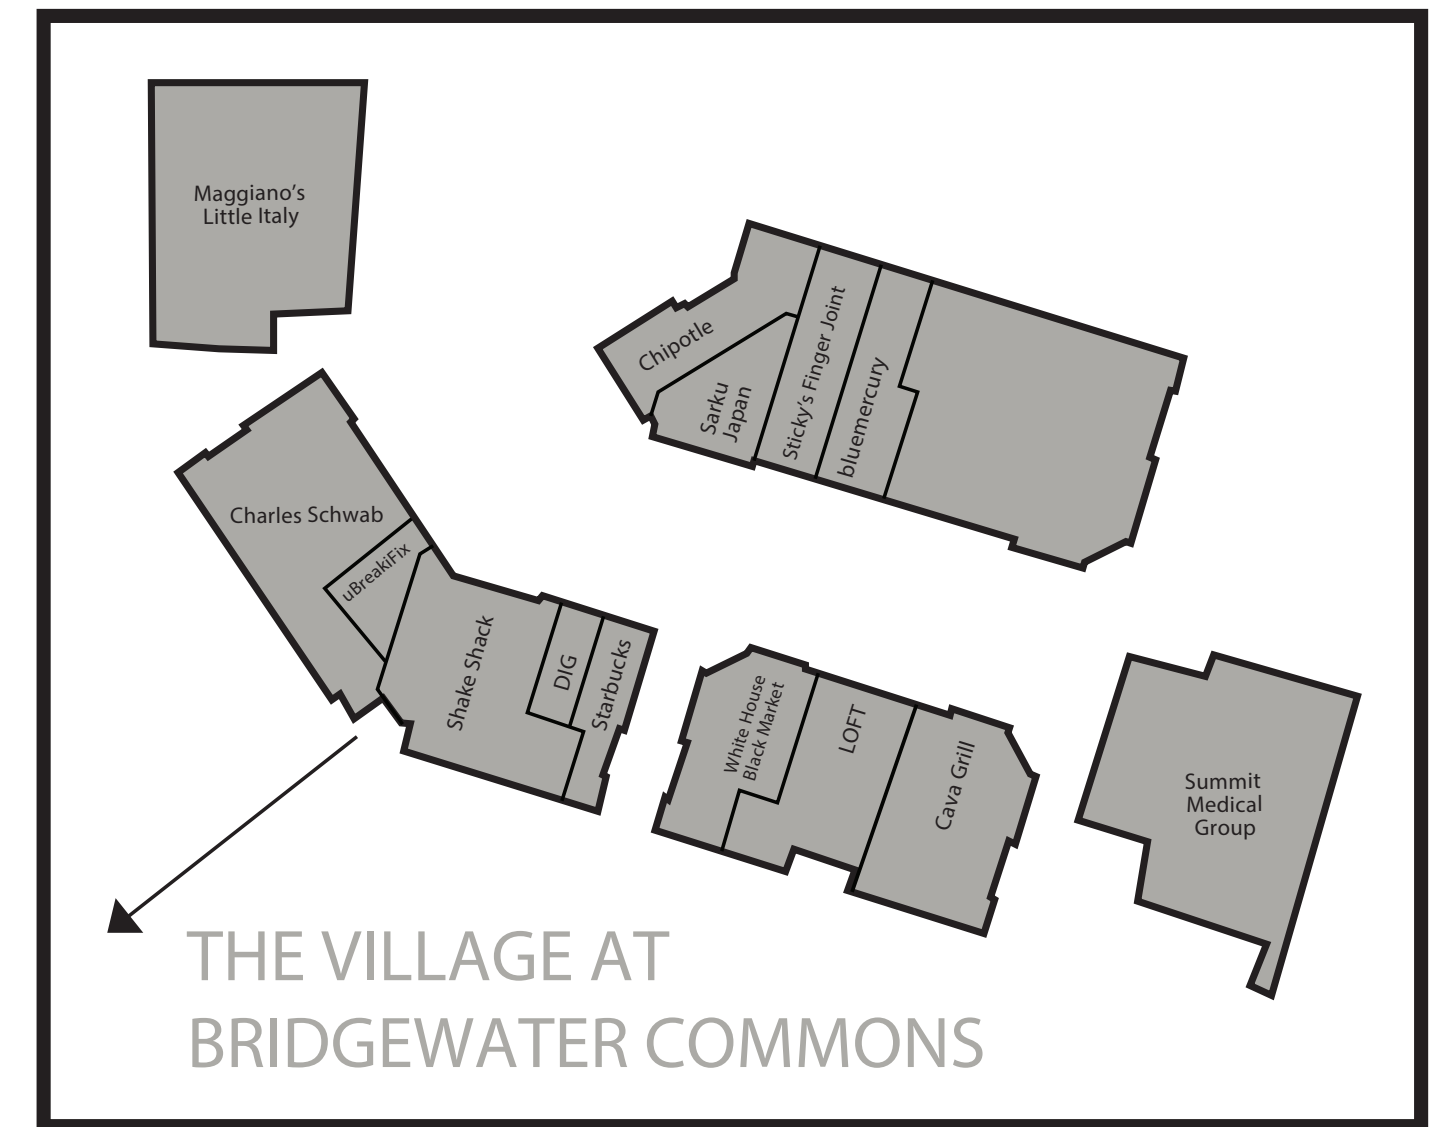

UPPER LEVEL

LOWER LEVEL

MAIN LEVEL

DEPARTMENT STORES

- Bloomingdale's
- Macy's

WOMEN'S APPAREL & ACCESSORIES

- ML Abercrombie & Fitch
- ML Adae Me
- ML Aerie
- ML Aeropostale
- UL American Eagle Outfitters
- ML Athleta
- ML Athletifreak
- ML Bighton Collectibles
- LL Chico's
- UL Claire's Accessories
- ML Cotbn On
- ML Eddie Bauer
- UL Express
- ML Fabletics
- UL Forever 21
- ML francesca's
- ML Free People
- UL Garage
- UL Gilly Hicks
- UL Hollister Co.
- UL Hot Topic
- ML J.Crew
- ML Johnston & Murphy
- UL Lids
- V LOFT
- UL Lovisa
- ML Lucky Brand Jeans
- ML lululemon athletica
- UL Oakley
- UL PacSun
- UL PINK
- LL Soma Intimates
- ML Spencer's
- ML Sunglass Hut
- UL Torrid
- ML Vera Bradley
- UL Victoria's Secret
- UL Windsor
- V WhiteHouse Black Market
- UL Zumiez