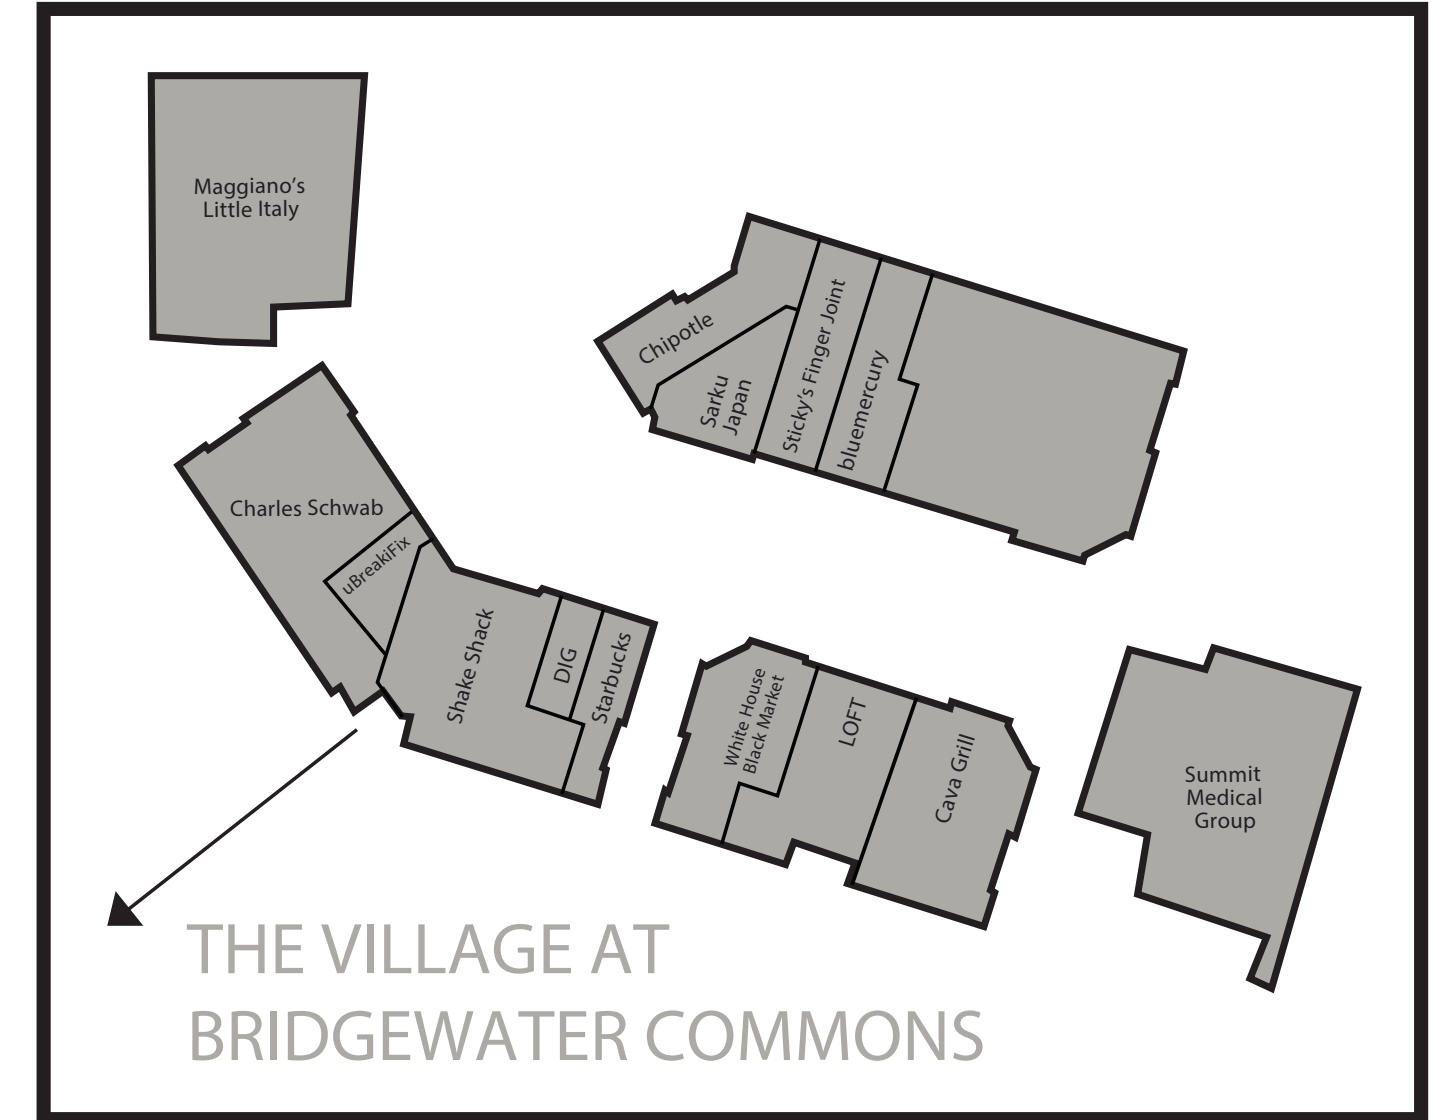

UPPER LEVEL

LOWER LEVEL

MAIN LEVEL

DEPARTMENT STORES

- Bloomingdale's
- Macy's

WOMEN'S APPAREL & ACCESSORIES

- ML Abercrombie & Fitch
- ML Adore Me
- ML Aerie
- ML Aéropostale
- UL American Eagle Outfitters
- ML Athleta
- ML Athletifreak
- ML Brighton Collectibles
- LL Chico's
- UL Claire's Accessories
- ML Cotton On
- ML Eddie Bauer
- UL Express
- ML Fabletics
- UL Forever 21
- ML francesca's
- ML Free People
- UL Garage
- UL Gilly Hicks
- UL Hollister Co.
- UL Hot Topic
- ML J.Crew
- ML Johnston & Murphy
- UL Lids
- V LOFT
- UL Lovisa
- ML Lucky Brand Jeans
- ML lululemon athletica
- UL Oakley
- UL PacSun
- UL PINK
- LL Soft Surroundings
- LL Soma Intimates
- ML Spencer's
- ML Sunglass Hut
- UL Torrid
- ML Tumi
- ML Vans
- LL Vera Bradley
- UL Victoria's Secret
- UL Windsor
- V White House Black Market
- UL Zumiez