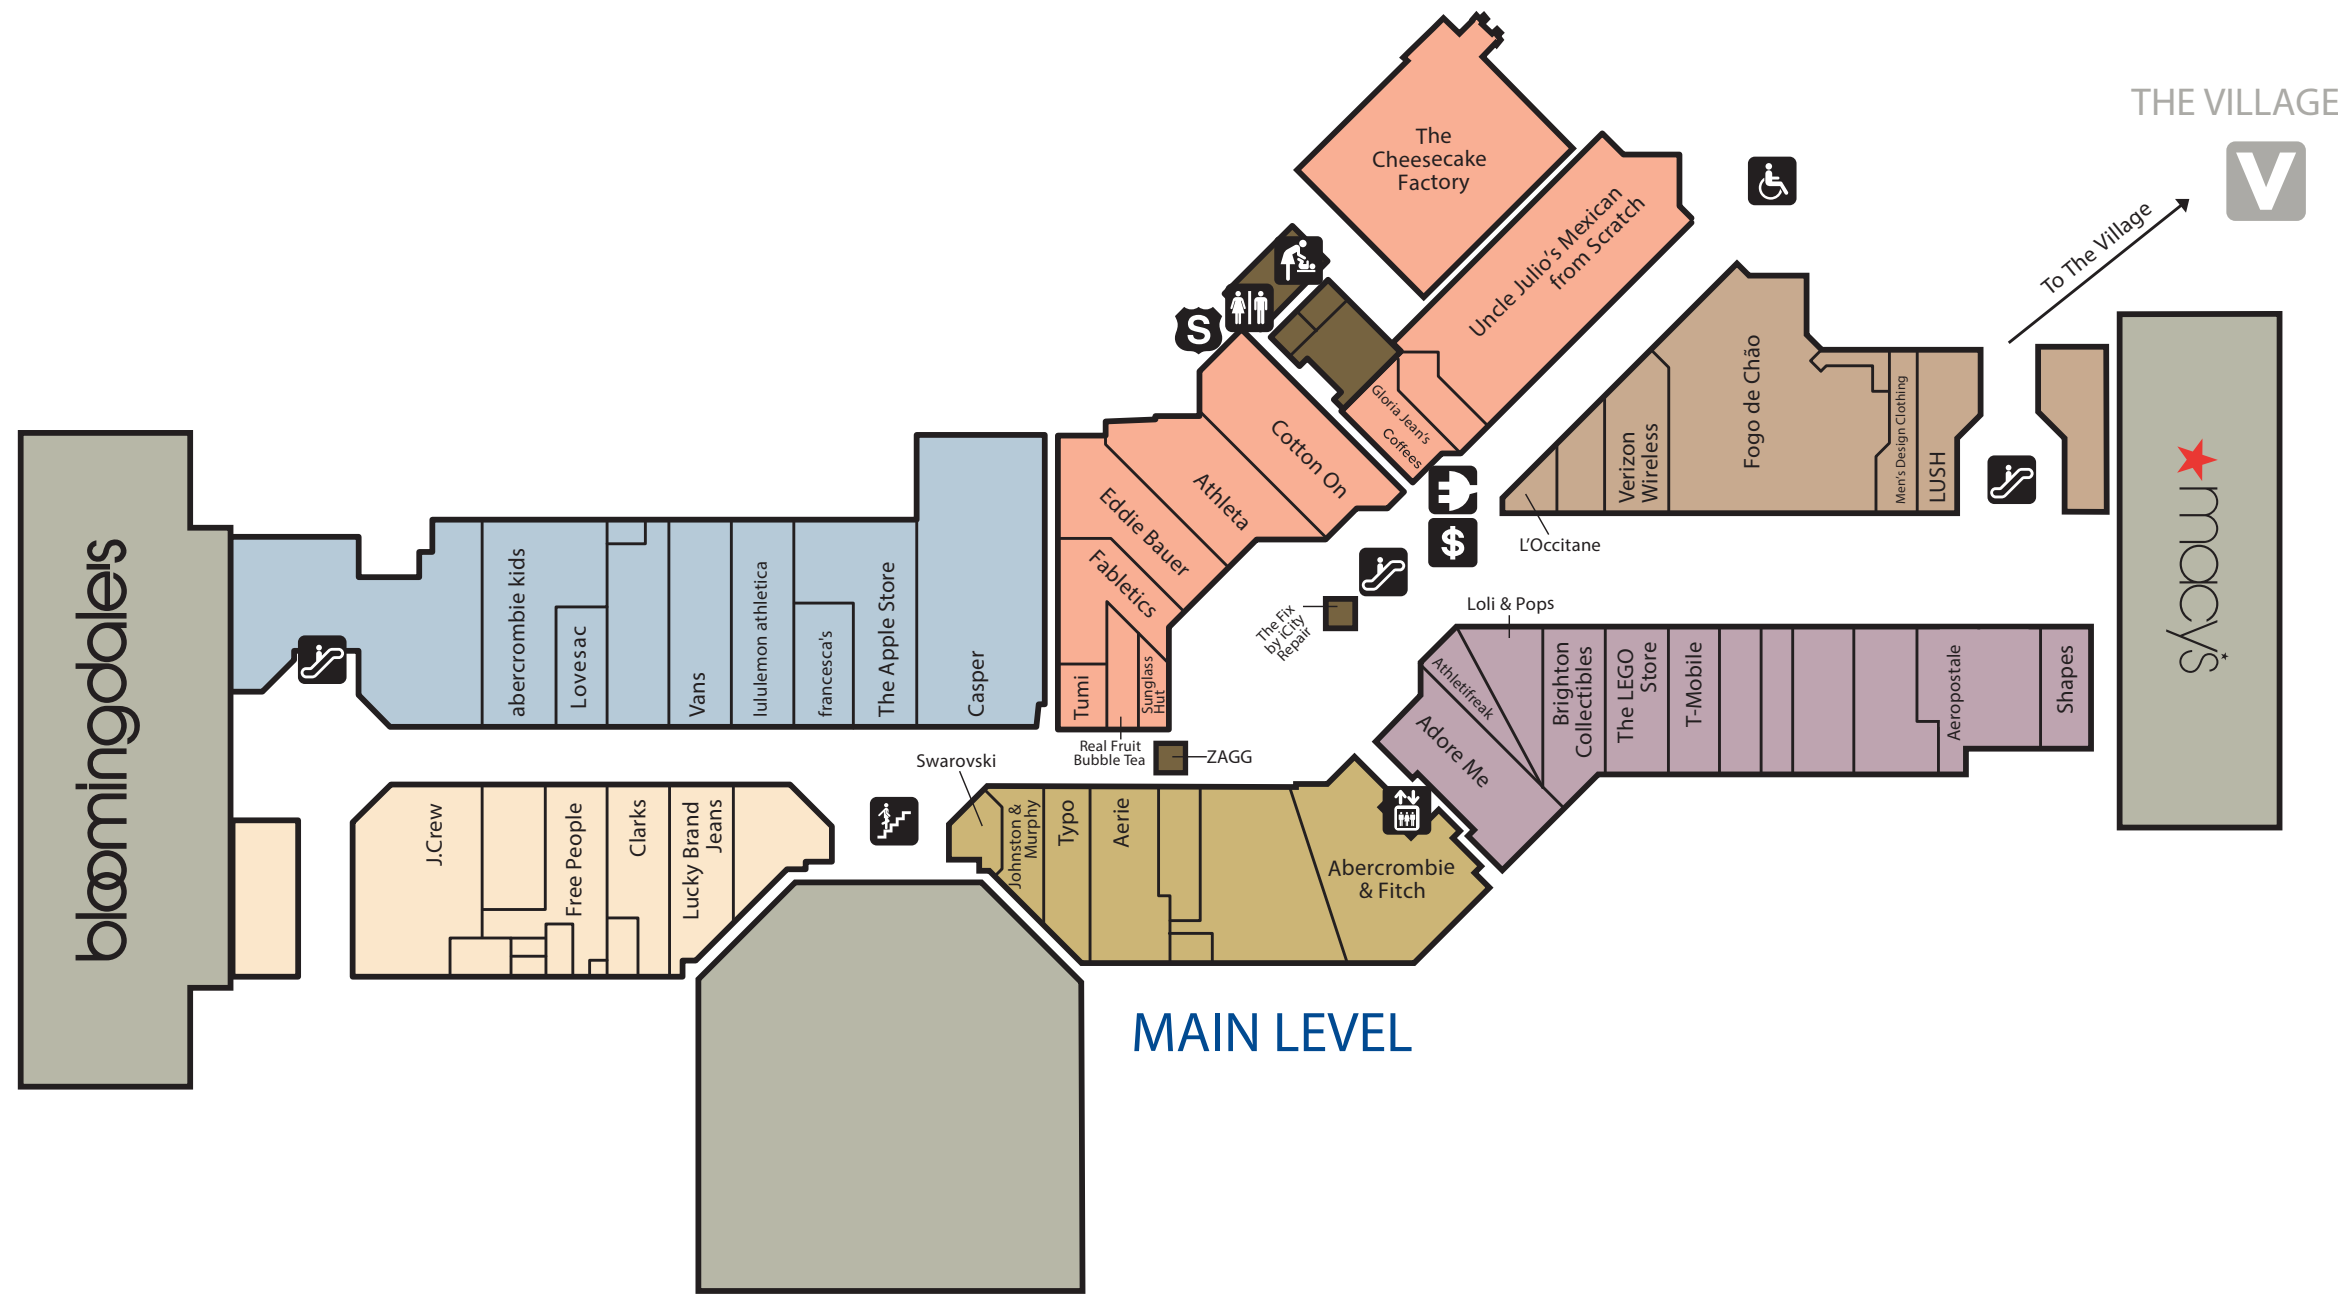

UPPER LEVEL

LOWER LEVEL

MAIN LEVEL

DEPARTMENT STORES

- Bloomingdale's
- Macy's

WOMEN'S APPAREL & ACCESSORIES

- ML Abercrombie & Fitch
- ML Adore Me
- ML Aerie
- ML Aéropostale
- UL American Eagle Outfitters
- ML Athleta
- ML Athletifreak
- ML Brighton Collectibles
- LL Chico's
- UL Claire's Accessories
- ML Cotton On
- ML Eddie Bauer
- UL Express
- ML Fabletics
- UL Forever 21
- ML francesca's
- ML Free People
- UL Garage
- UL Gilly Hicks
- UL Hollister Co.
- UL Hot Topic
- ML J.Crew
- ML Johnston & Murphy
- UL Lids
- V LOFT
- UL Lovisa
- ML Lucky Brand Jeans
- ML lululemon athletica
- UL Oakley
- UL PacSun
- UL PINK
- LL Soft Surroundings
- LL Soma Intimates
- ML Spencer's
- ML Sunglass Hut
- UL Torrid
- ML Tumi
- ML Vans
- LL Vera Bradley
- UL Victoria's Secret
- UL Windsor
- V White House Black Market
- UL Zumiez

- UL Footlocker
- UL Gilly Hicks
- UL Hollister Co.
- UL Hot Topic
- ML J.Crew
- ML Johnston & Murphy
- UL Lids
- ML Lucky Brand Jeans
- ML Men's Design Clothing
- UL Oakley
- UL PacSun
- ML Spencer's
- ML Sunglass Hut
- ML Tumi
- ML Vans
- UL Zumiez