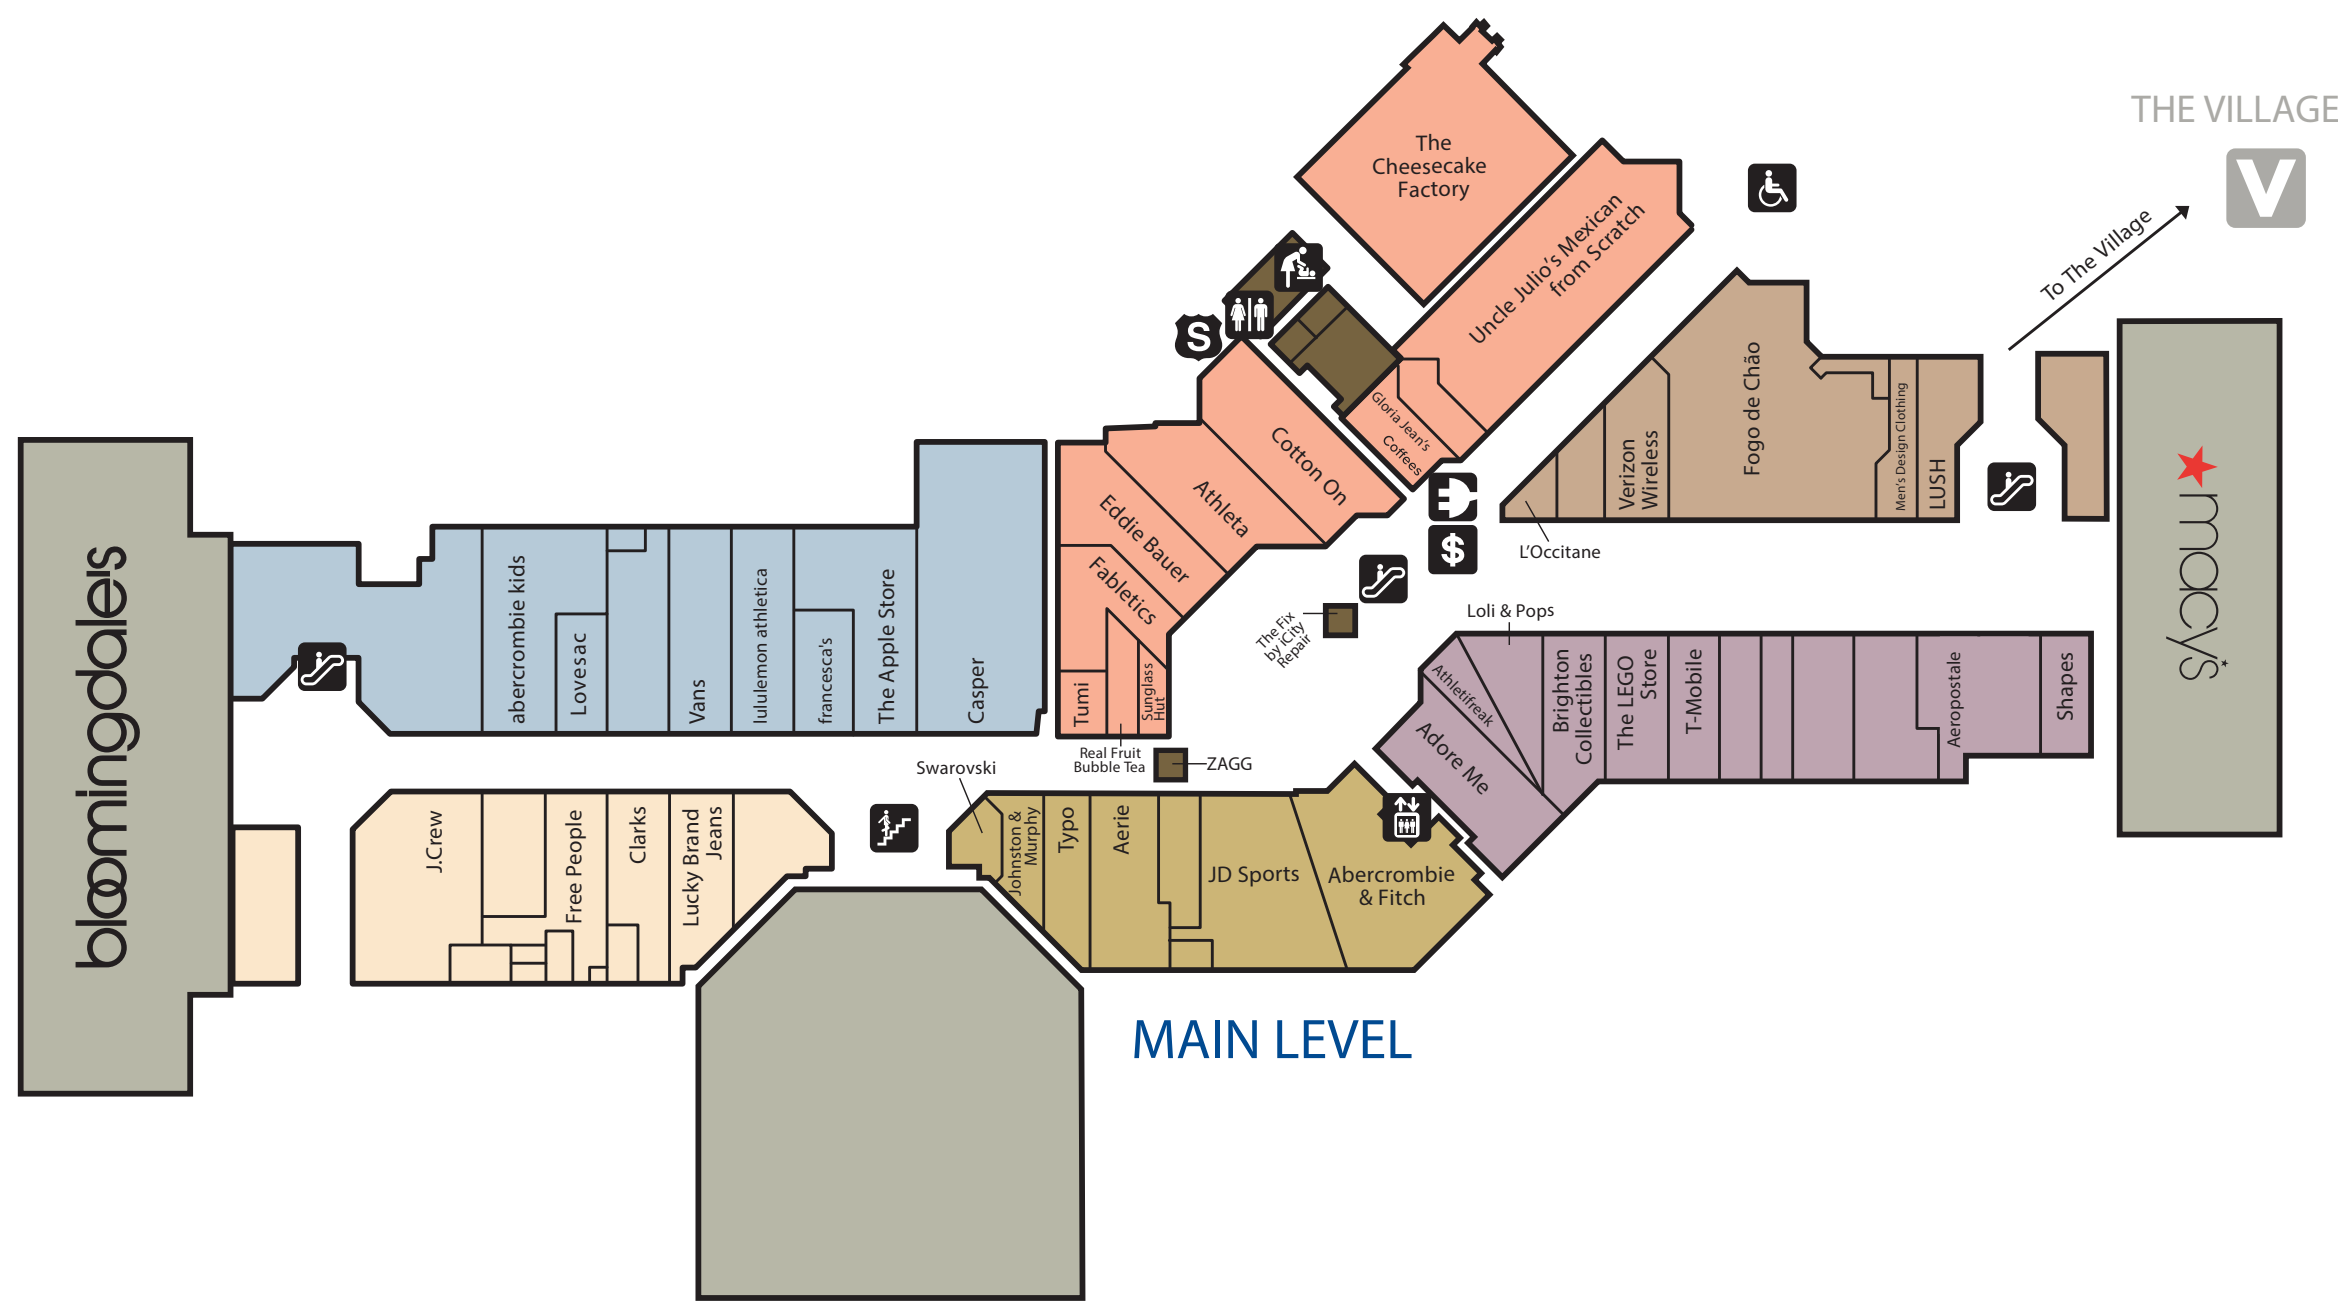

UPPER LEVEL

LOWER LEVEL

MAIN LEVEL

DEPARTMENT STORES

- Bloomingdale's
- Macy's

WOMEN'S APPAREL & ACCESSORIES

- ML Abercrombie & Fitch
- ML Adae Me
- ML Aerie
- ML Aeropostale
- UL American Eagle Outfitters
- ML Athleta
- ML Athletifreak
- ML Brighton Collectibles
- LL Chico's
- UL Claire's Accessories
- ML Cotbn On
- ML Eddie Bauer
- UL Express
- ML Fabletics
- UL Forever 21
- ML francesca's
- ML Free People
- UL Garage
- UL Gilly Hicks
- UL Hollister Co.
- UL Hot Topic
- ML J.Crew
- ML Johnston & Murphy
- UL Lids
- V LOFT
- UL Lovisa
- ML Lucky Brand Jeans
- ML lululemon athletica
- UL Oakley
- UL PacSun
- UL PINK
- LL Soft Surroundings
- LL Soma Intimates
- ML Spencer's
- ML Sunglass Hut
- UL Torrid
- ML Tumi
- ML Vans
- LL Vera Bradley
- UL Victoria's Secret
- UL Windsor
- V WhiteHouse Black Market
- UL Zumiez

- UL Footlocker
- UL Gilly Hicks
- UL Hollister Co.
- UL Hot Topic
- ML J.Gew
- ML Johnston & Murphy
- UL Lids
- ML Lucky Brand Jeans
- ML Men's Design Clothing
- UL Oakley
- UL PacSun
- ML Spencer's
- ML Sunglass Hut
- ML Tumi
- ML Vans
- UL Zumiez