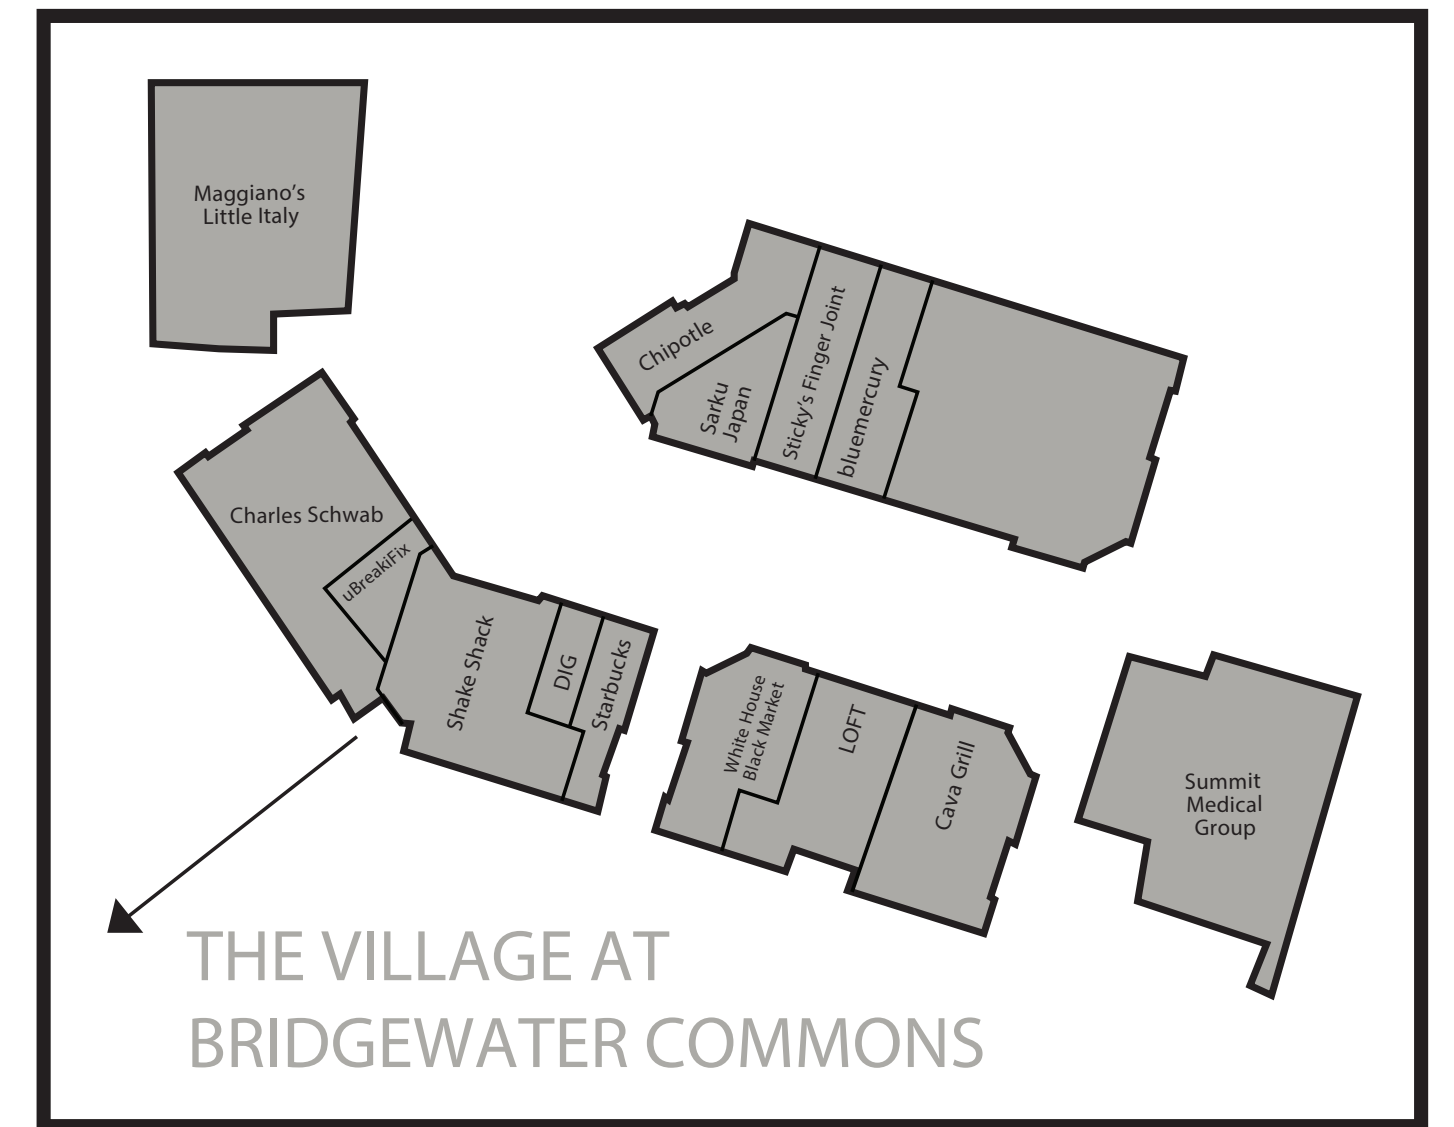

UPPER LEVEL

LOWER LEVEL

MAIN LEVEL

DEPARTMENT STORES

- Bloomingdale's
- Macy's

WOMEN'S APPAREL & ACCESSORIES

- ML Abercrombie & Fitch
- ML Adae Me
- ML Aerie
- ML Aeropostale
- UL American Eagle Outfitters
- ML Athleta
- ML Athletifreak
- ML Brighton Collectibles
- LL Chico's
- UL Claire's Accessories
- ML Cotbn On
- ML Eddie Bauer
- UL Express
- ML Fabletics
- UL Forever 21
- ML francesca's
- ML Free People
- UL Garage
- UL Gilly Hicks
- UL Hollister Co.
- UL Hot Topic
- ML J.Crew
- ML Johnston & Murphy
- UL Lids
- V LOFT
- UL Lovisa
- ML Lucky Brand Jeans
- ML lululemon athletica
- UL Oakley
- UL PacSun
- UL PINK
- LL Soft Surroundings
- LL Soma Intimates
- ML Spencer's
- ML Sunglass Hut
- UL Torrid
- ML Tumi
- ML Vans
- LL Vera Bradley
- UL Victoria's Secret
- UL Windsor
- V WhiteHouse Black Market
- UL Zumiez