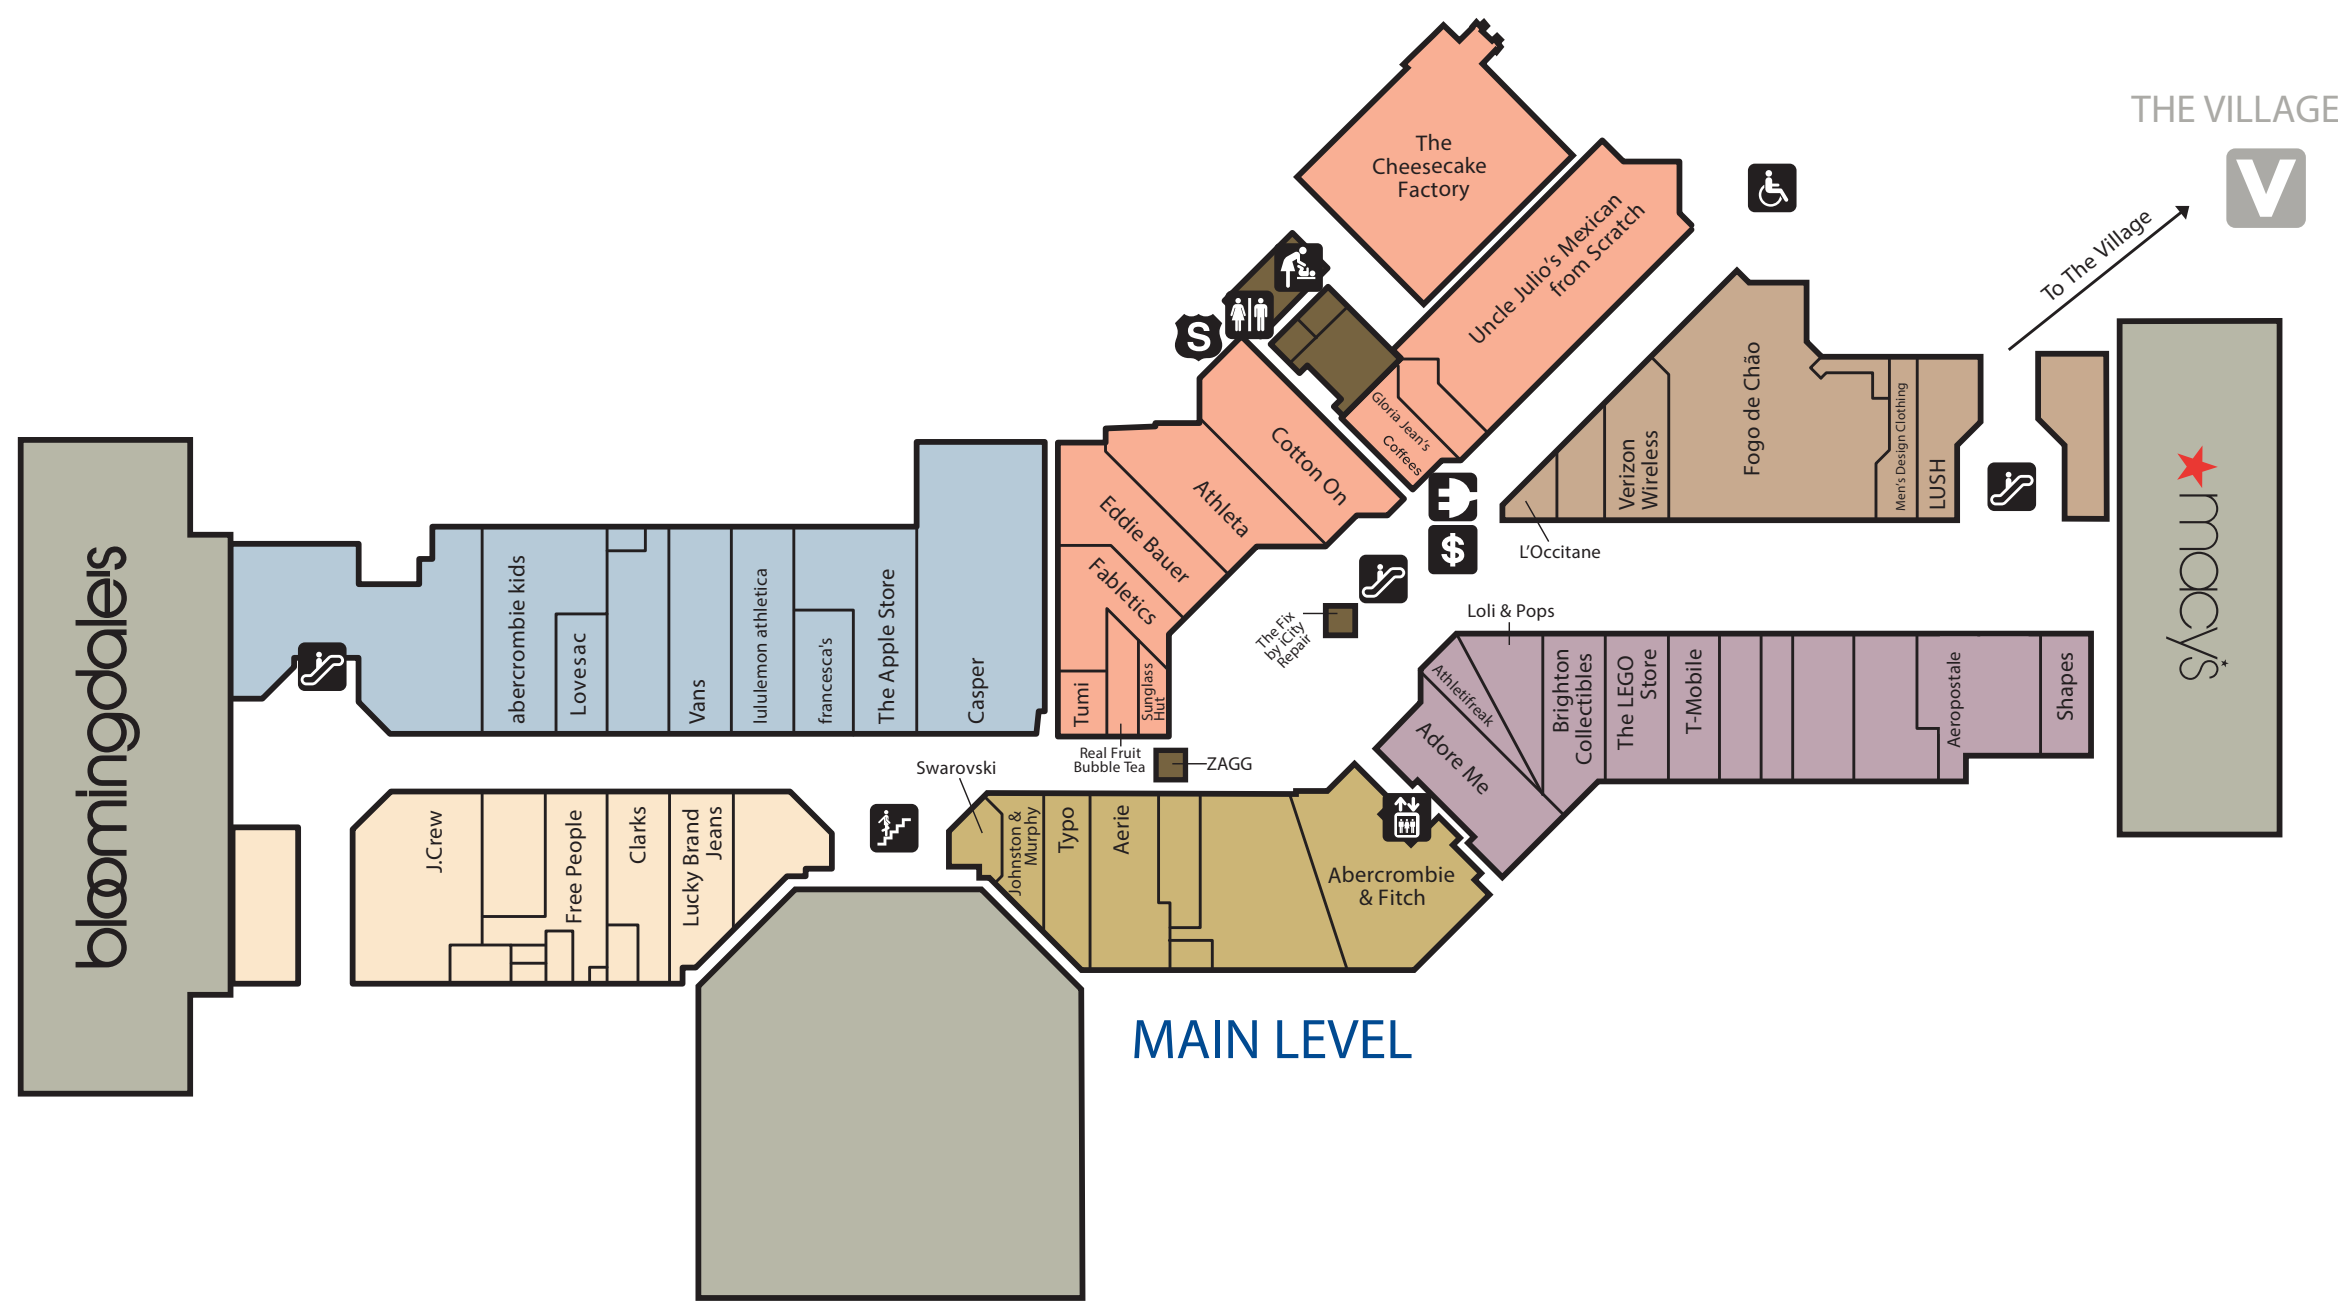

UPPER LEVEL

LOWER LEVEL

MAIN LEVEL

DEPARTMENT STORES

- Bloomingdale's
- Macy's

WOMEN'S APPAREL & ACCESSORIES

- ML Abercrombie & Fitch
- ML Adore Me
- ML Aerie
- ML Aéropostale
- UL American Eagle Outfitters
- ML Athleta
- ML Athletifreak
- ML Brighton Collectibles
- LL Chico's
- UL Claire's Accessories
- ML Cotton On
- ML Eddie Bauer
- UL Express
- ML Fabletics
- UL Forever 21
- ML francesca's
- ML Free People
- UL Garage
- UL Gilly Hicks
- UL Hollister Co.
- UL Hot Topic
- ML J.Crew
- ML Johnston & Murphy
- UL Lids
- V LOFT
- UL Lovisa
- ML Lucky Brand Jeans
- ML lululemon athletica
- UL Oakley
- UL PacSun
- UL PINK
- LL Soft Surroundings
- LL Soma Intimates
- ML Spencer's
- ML Sunglass Hut
- UL Torrid
- ML Tumi
- ML Vans
- LL Vera Bradley
- UL Victoria's Secret
- UL Windsor
- V White House Black Market
- UL Zumiez

- UL Footlocker
- UL Gilly Hicks
- UL Hollister Co.
- UL Hot Topic
- ML J.Crew
- ML Johnston & Murphy
- UL Lids
- ML Lucky Brand Jeans
- ML Men's Design Clothing
- UL Oakley
- UL PacSun
- ML Spencer's
- ML Sunglass Hut
- ML Tumi
- ML Vans
- UL Zumiez