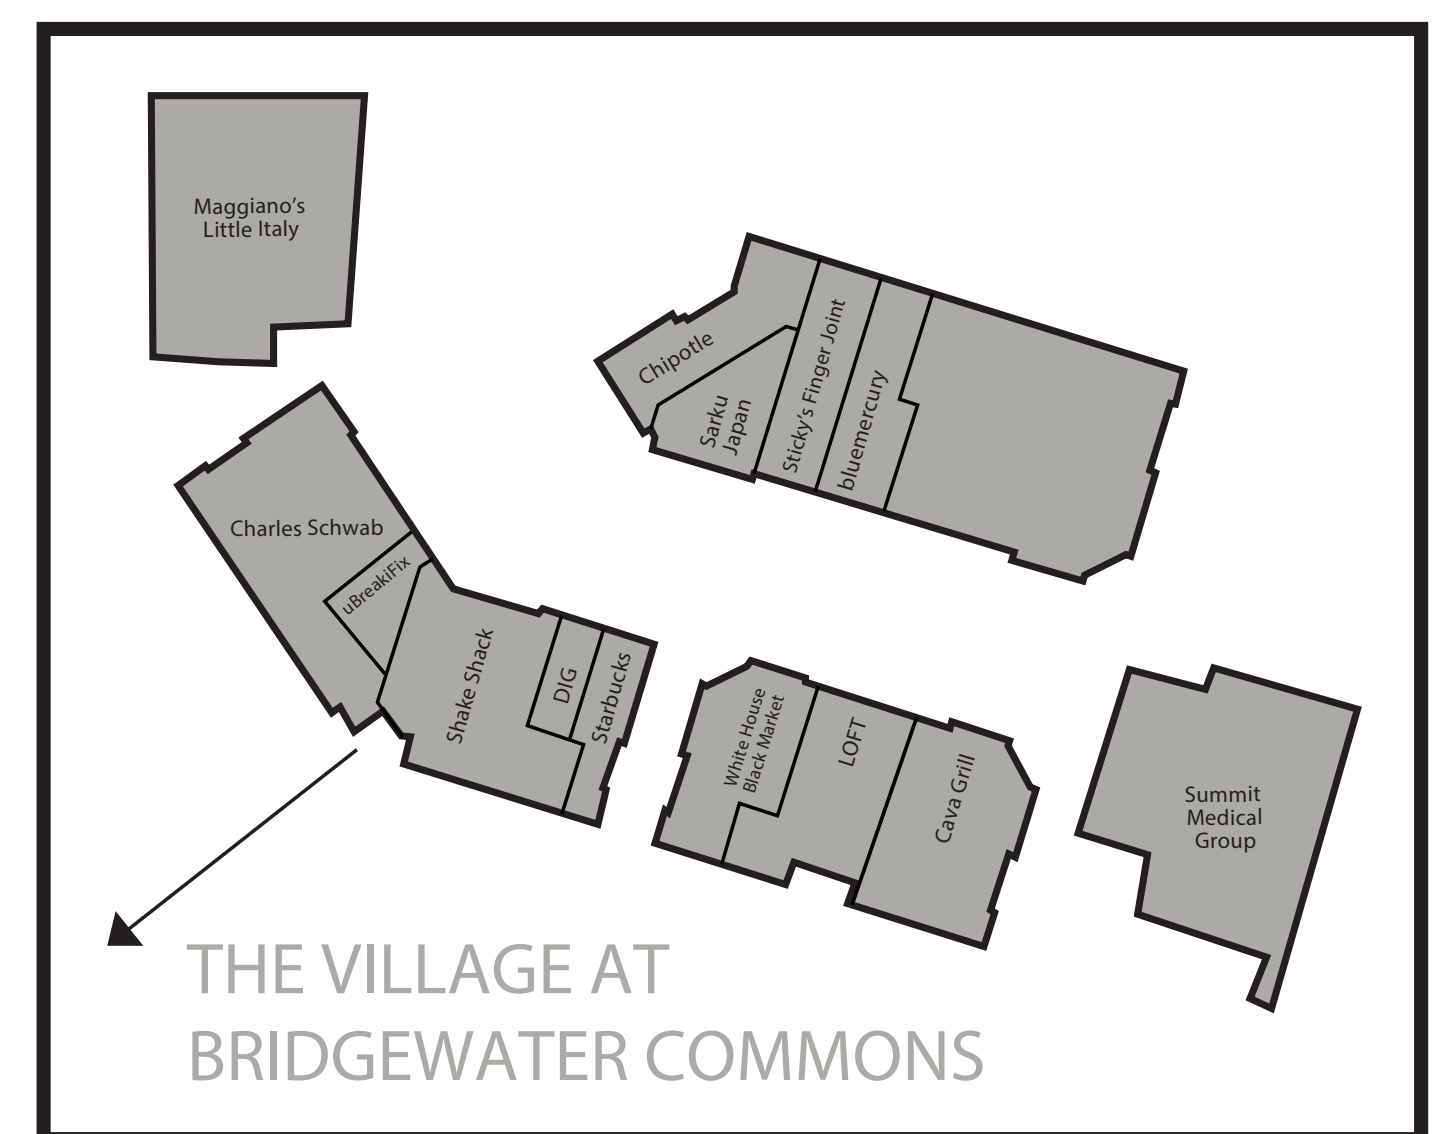

UPPER LEVEL

LOWER LEVEL

MAIN LEVEL

DEPARTMENT STORES

- Bloomingdale's
- Macy's

WOMEN'S APPAREL & ACCESSORIES

- ML Abercrombie & Fitch
- ML Adore Me
- ML Aerie
- ML Aéropostale
- UL American Eagle Outfitters
- ML Athleta
- ML Athletifreak
- ML Brighton Collectibles
- LL Chico's
- UL Claire's Accessories
- ML Cotton On
- ML Eddie Bauer
- UL Express
- ML Fabletics
- UL Forever 21
- ML francesca's
- ML Free People
- UL Garage
- UL Gilly Hicks
- UL Hollister Co.
- UL Hot Topic
- ML J.Crew
- ML Johnston & Murphy
- UL Lids
- V LOFT
- UL Lovisa
- ML Lucky Brand Jeans
- ML lululemon athletica
- UL Oakley
- UL PacSun
- UL PINK
- LL Soft Surroundings
- LL Soma Intimates
- ML Spencer's
- ML Sunglass Hut
- UL Torrid
- ML Tumi
- ML Vans
- LL Vera Bradley
- UL Victoria's Secret
- UL Windsor
- V White House Black Market
- UL Zumiez