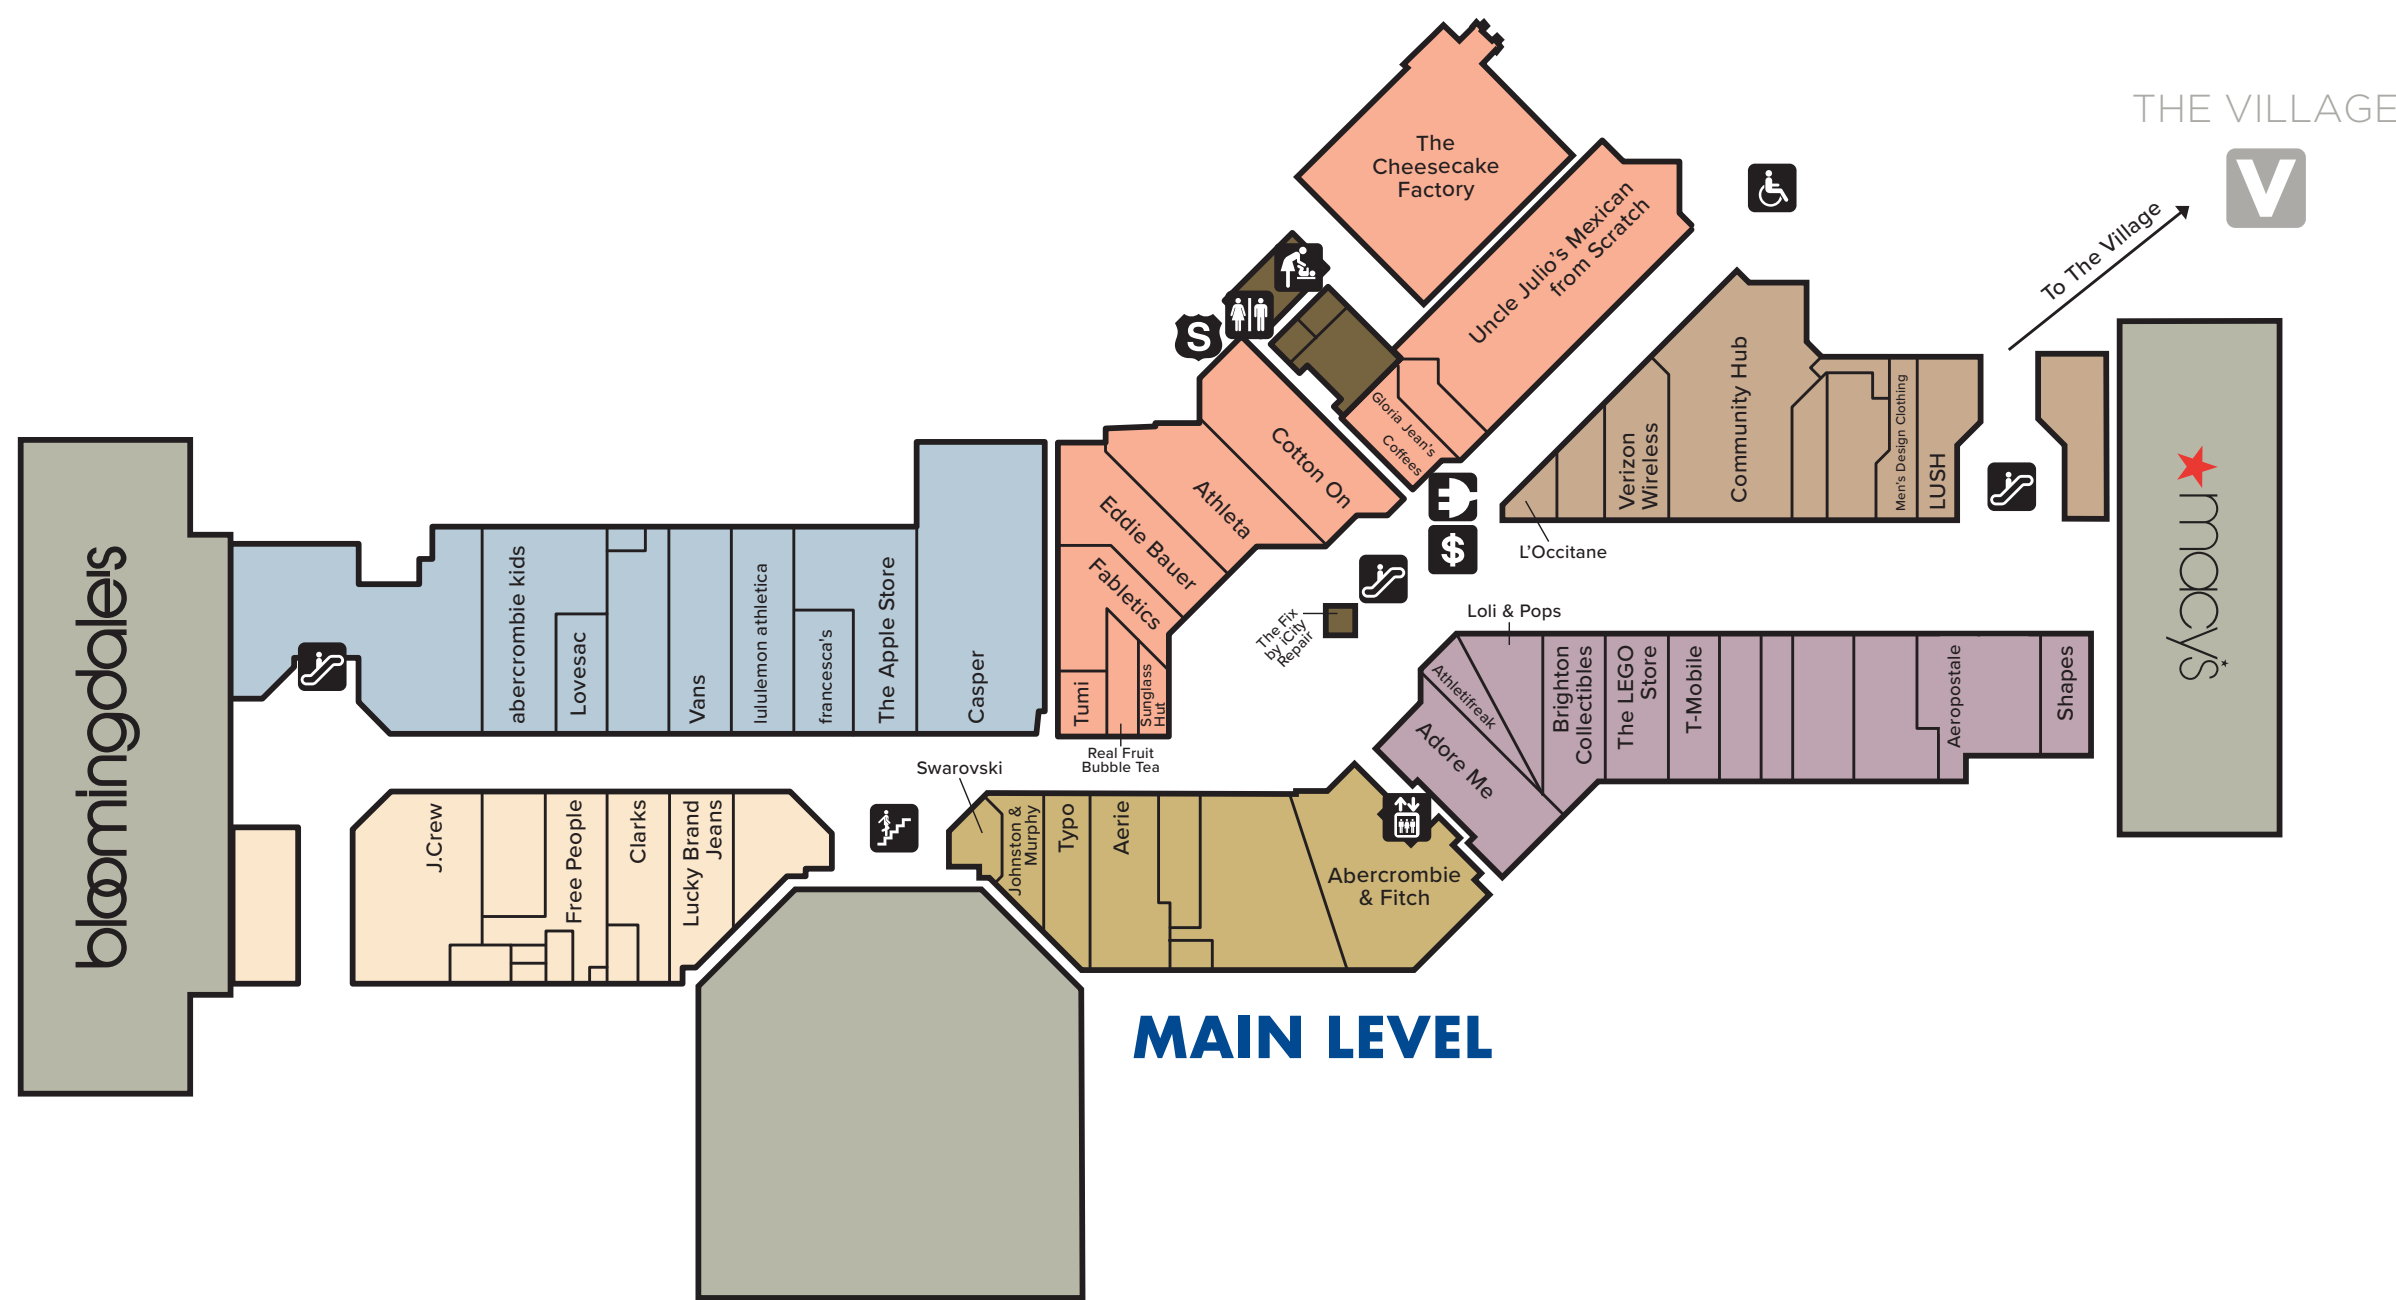

UPPER LEVEL

LOWER LEVEL

MAIN LEVEL

DEPARTMENT STORES

- Bloomingdale's
- Macy's

WOMEN'S APPAREL & ACCESSORIES

- ML Abercrombie & Fitch
- ML Adore Me
- ML Aerie
- ML Aéropostale
- UL American Eagle Outfitters
- ML Athleta
- ML Athletifreak
- ML Brighton Collectibles
- LL Chico's
- UL Claire's Accessories
- ML Cotton On
- ML Eddie Bauer
- UL Express
- ML Fabletics
- UL Forever 21
- ML francesca's
- ML Free People
- UL Garage
- UL Gilly Hicks
- UL Hollister Co.
- UL Hot Topic
- ML J.Crew
- ML Johnston & Murphy
- UL Lids
- V LOFT
- UL Lovisa
- ML Lucky Brand Jeans
- ML lululemon athletica
- UL Oakley
- UL PacSun
- UL PINK
- LL Soft Surroundings
- LL Soma Intimates
- ML Spencer's
- ML Sunglass Hut
- UL Torrid
- ML Tumi
- ML Vans
- LL Vera Bradley
- UL Victoria's Secret
- UL Windsor
- V White House Black Market
- UL Zumiez

- UL Footlocker
- UL Gilly Hicks
- UL Hollister Co.
- UL Hot Topic
- ML J.Crew
- ML Johnston & Murphy
- UL Lids
- ML Lucky Brand Jeans
- ML Men's Design Clothing
- UL Oakley
- UL PacSun
- ML Spencer's
- ML Sunglass Hut
- ML Tumi
- ML Vans
- UL Zumiez