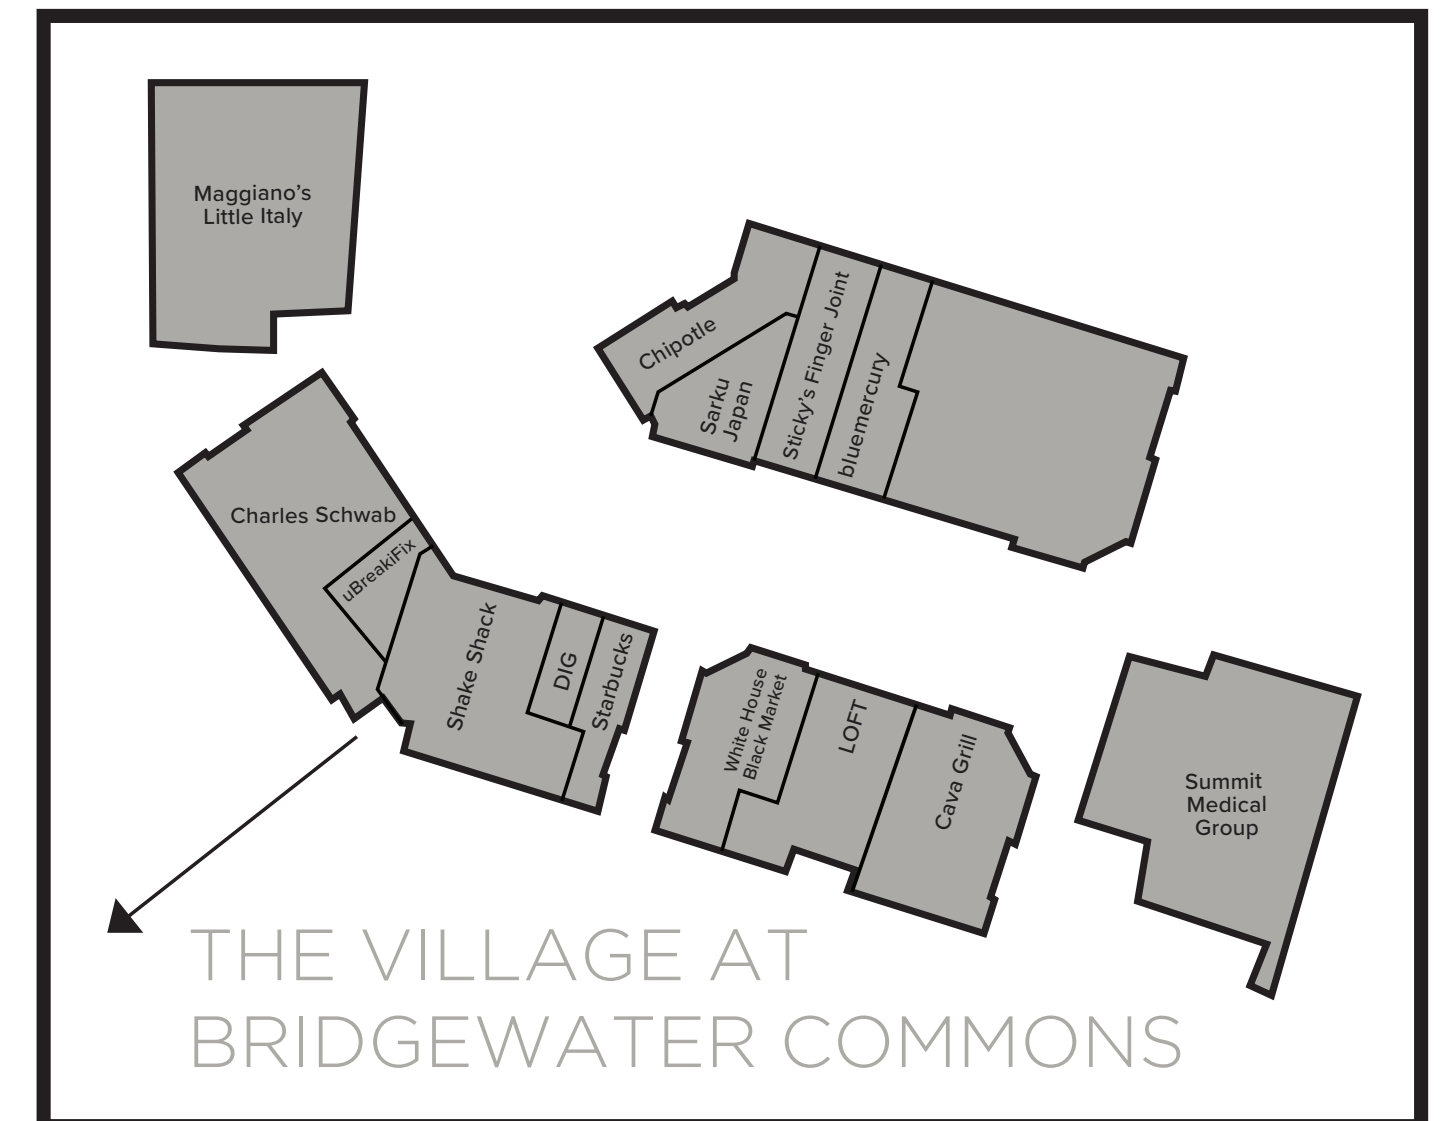

UPPER LEVEL

LOWER LEVEL

MAIN LEVEL

DEPARTMENT STORES

- Bloomingdale's
- Macy's

WOMEN'S APPAREL & ACCESSORIES

- ML Abercrombie & Fitch
- ML Adore Me
- ML Aerie
- ML Aéropostale
- UL American Eagle Outfitters
- ML Athleta
- ML Athletifreak
- ML Brighton Collectibles
- LL Chico's
- UL Claire's Accessories
- ML Cotton On
- ML Eddie Bauer
- UL Express
- ML Fabletics
- UL Forever 21
- ML francesca's
- ML Free People
- UL Garage
- UL Gilly Hicks
- UL Hollister Co.
- UL Hot Topic
- ML J.Crew
- ML Johnston & Murphy
- UL Lids
- V LOFT
- UL Lovisa
- ML Lucky Brand Jeans
- ML lululemon athletica
- UL Oakley
- UL PacSun
- UL PINK
- LL Soft Surroundings
- LL Soma Intimates
- ML Spencer's
- ML Sunglass Hut
- UL Torrid
- ML Tumi
- ML Vans
- LL Vera Bradley
- UL Victoria's Secret
- UL Windsor
- V White House Black Market
- UL Zumiez